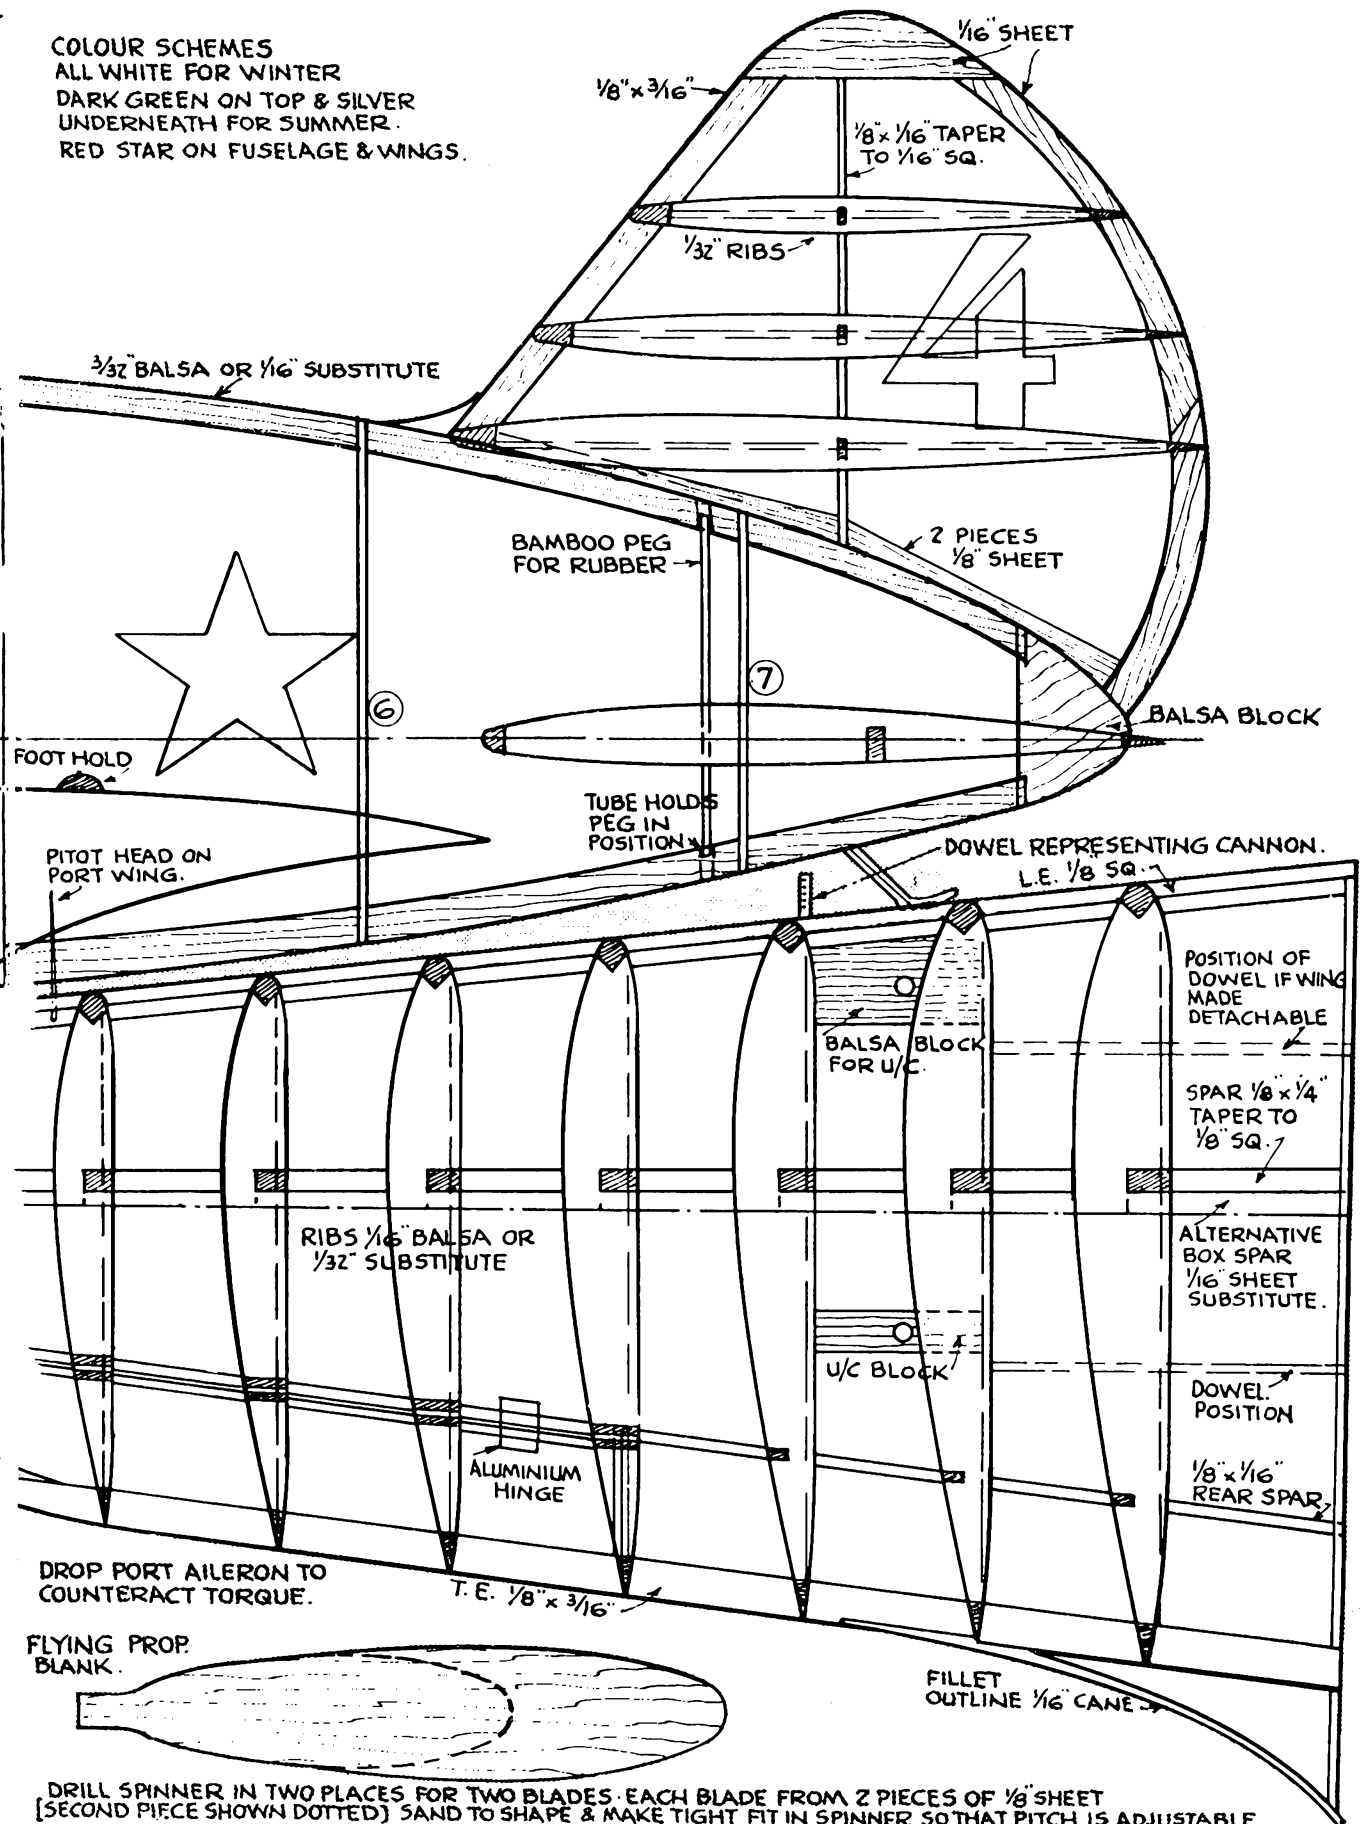

116B. "RATA".

DESIGNED BY J.A.F HALLS DRAWN BY A.H.S

SCALE: FULL SIZE.

9 DUMMY CYLINDERS CUT FROM 1/8" SHEET ADDED TO DUMMY CRANKCASE BEFORE CEMENTING ON CF.

COLOUR SCHEMES
ALL WHITE FOR WINTER
DARK GREEN ON TOP & SILVER
UNDERNEATH FOR SUMMER.
RED STAR ON FUSELAGE & WINGS.

DRILL SPINNER IN TWO PLACES FOR TWO BLADES. EACH BLADE FROM 2 PIECES OF 1/8" SHEET [SECOND PIECE SHOWN DOTTED] SAND TO SHAPE & MAKE TIGHT FIT IN SPINNER SO THAT PITCH IS ADJUSTABLE.