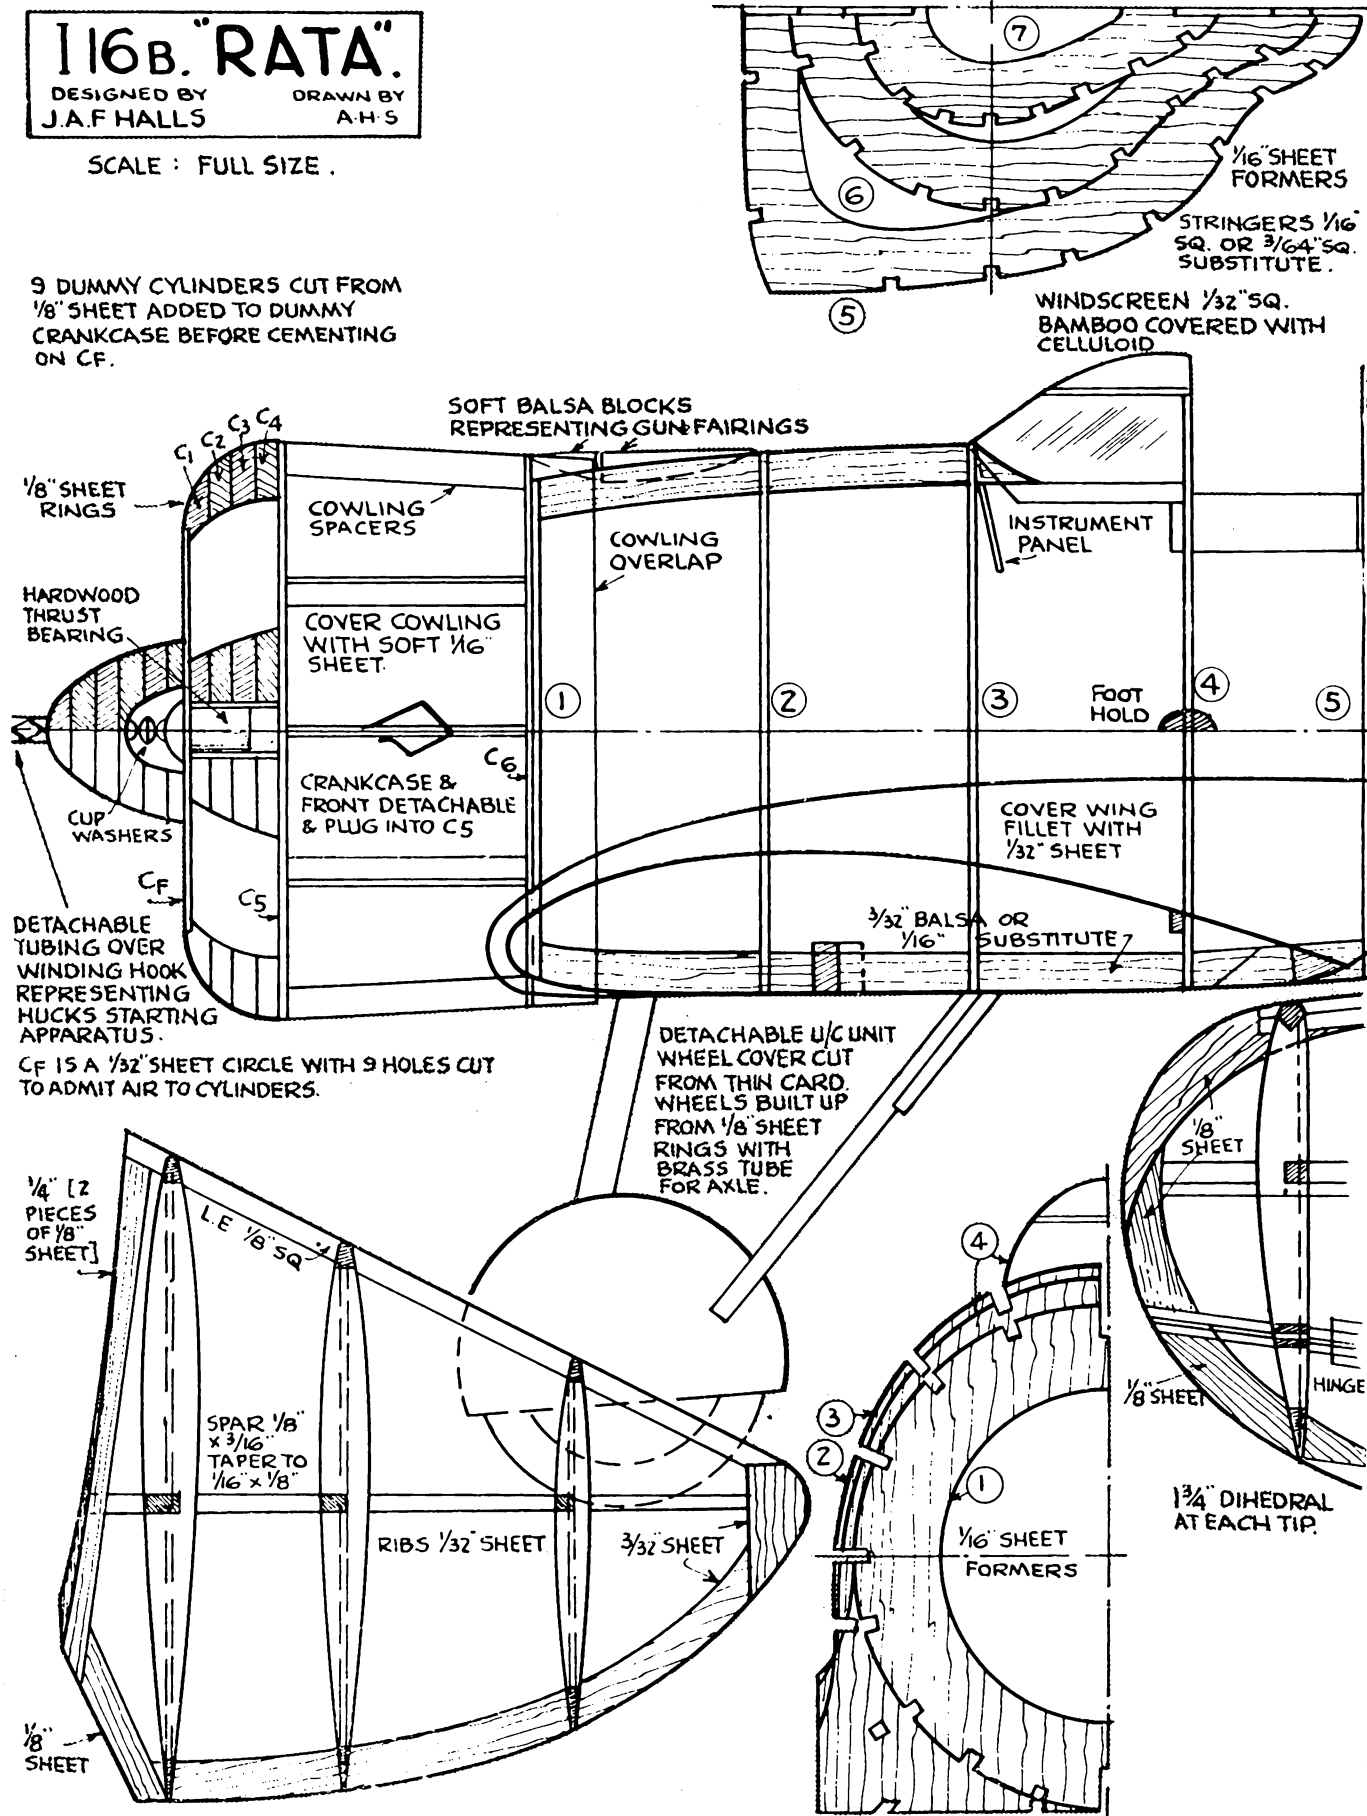

116B. "RATA".

DESIGNED BY J.A.F HALLS DRAWN BY A.H.S

SCALE: FULL SIZE.

9 DUMMY CYLINDERS CUT FROM 1/8" SHEET ADDED TO DUMMY CRANKCASE BEFORE CEMENTING ON CF.

COLOUR SCHEMES
ALL WHITE FOR WINTER
DARK GREEN ON TOP & SILVER
UNDERNEATH FOR SUMMER.
RED STAR ON FUSELAGE & WINGS.

DRILL SPINNER IN TWO PLACES FOR TWO BLADES. EACH BLADE FROM 2 PIECES OF 1/8" SHEET [SECOND PIECE SHOWN DOTTED] SAND TO SHAPE & MAKE TIGHT FIT IN SPINNER SO THAT PITCH IS ADJUSTABLE.