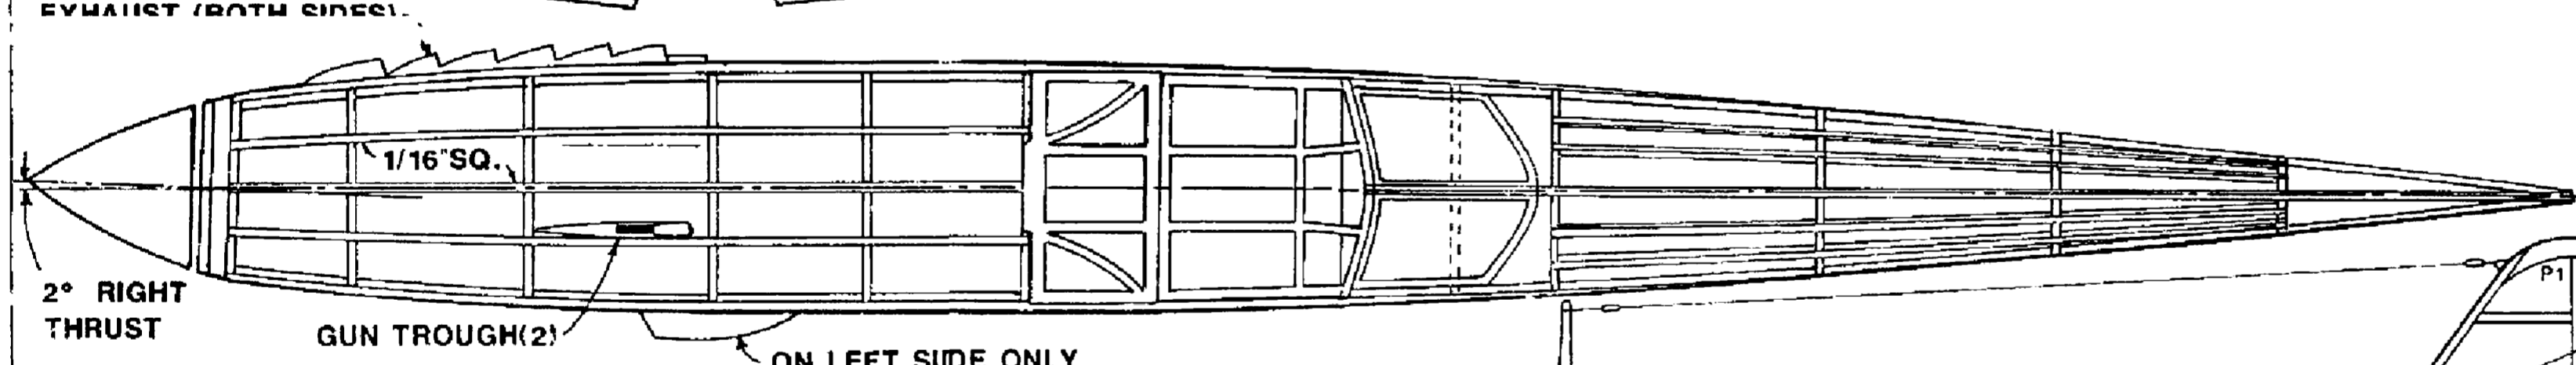

GOLDEN AGE REPS
KAWASAKI KI-61 HEIN

GOLDEN AGE REPRODUCTIONS
KAWASAKI KI-61 HEIN
 Designed by Allen Lawton 9/85 Dwg. 22