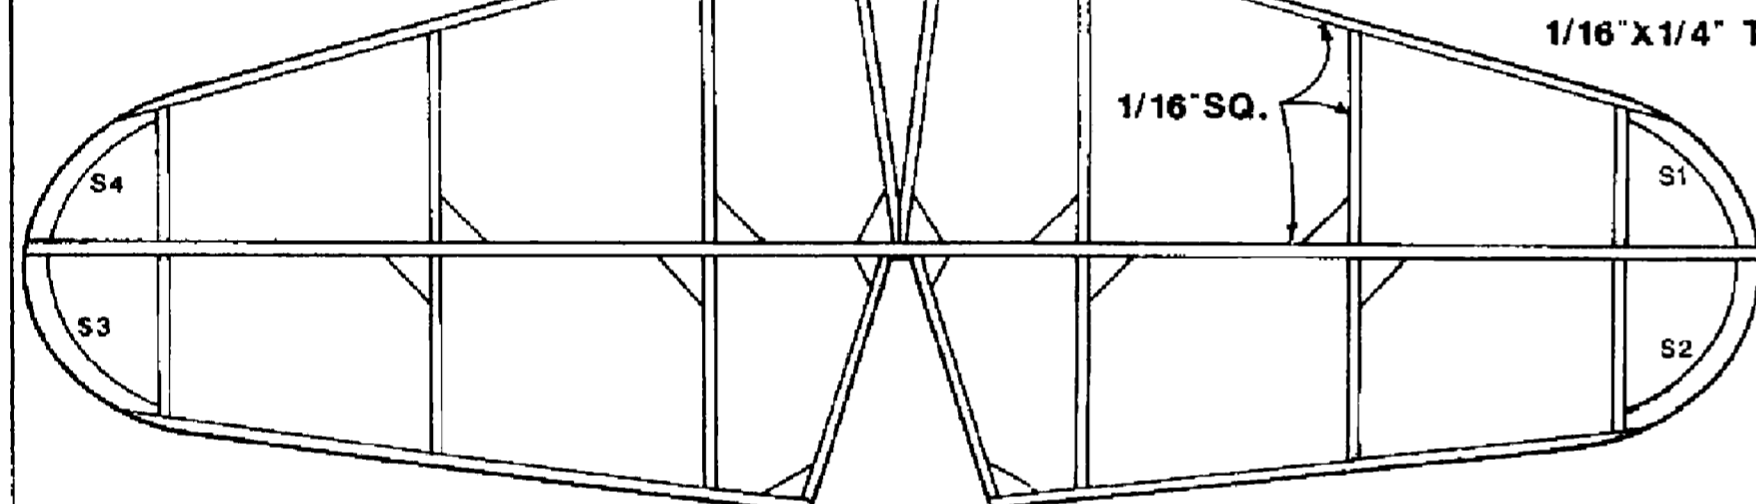

GOLDEN AGE REPS
KAWASAKI KI-61 HEIN

GOLDEN AGE REPRODUCTIONS
KAWASAKI KI-61 HEIN
 Designed by Allen Lawton 9/85 Dwg. 22