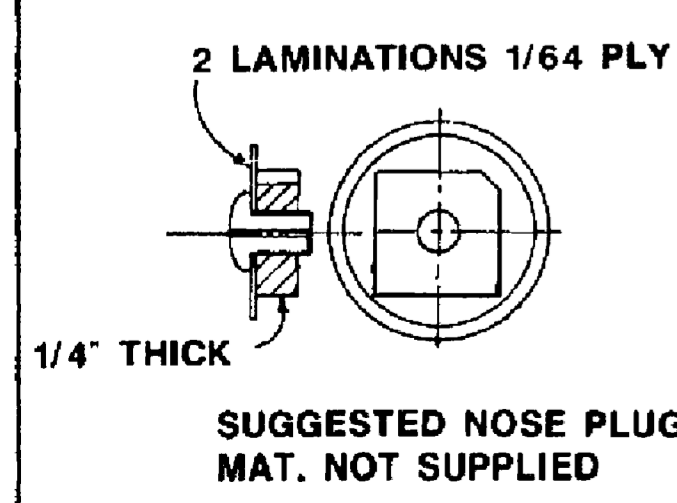

GOLDEN AGE REPS
KAWASAKI KI-61 HEIN

GOLDEN AGE REPRODUCTIONS
KAWASAKI KI-61 HEIN
 Designed by Allen Lawton 9/85 Dwg. 22