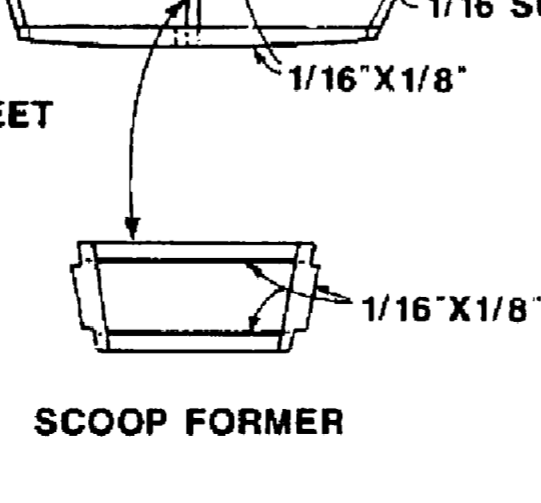

GOLDEN AGE REPS
KAWASAKI KI-61 HEIN

GOLDEN AGE REPRODUCTIONS
KAWASAKI KI-61 HEIN
 Designed by Allen Lawton 9/85 Dwg. 22