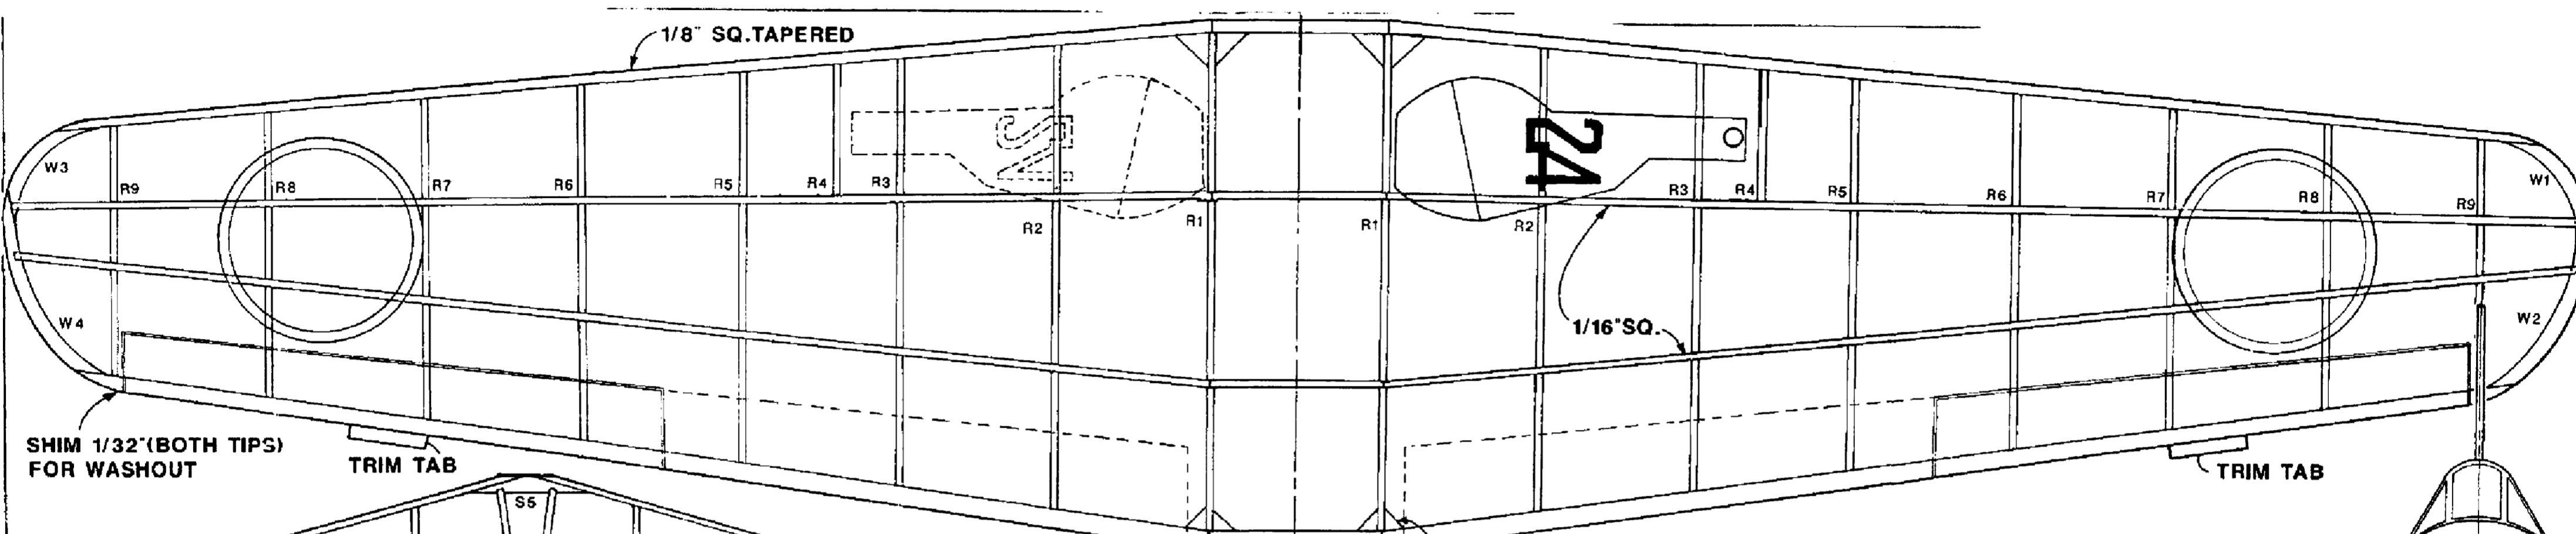

GOLDEN AGE REPS
KAWASAKI KI-61 HEIN

GOLDEN AGE REPRODUCTIONS
KAWASAKI KI-61 HEIN
 Designed by Allen Lawton 9/85 Dwg. 22