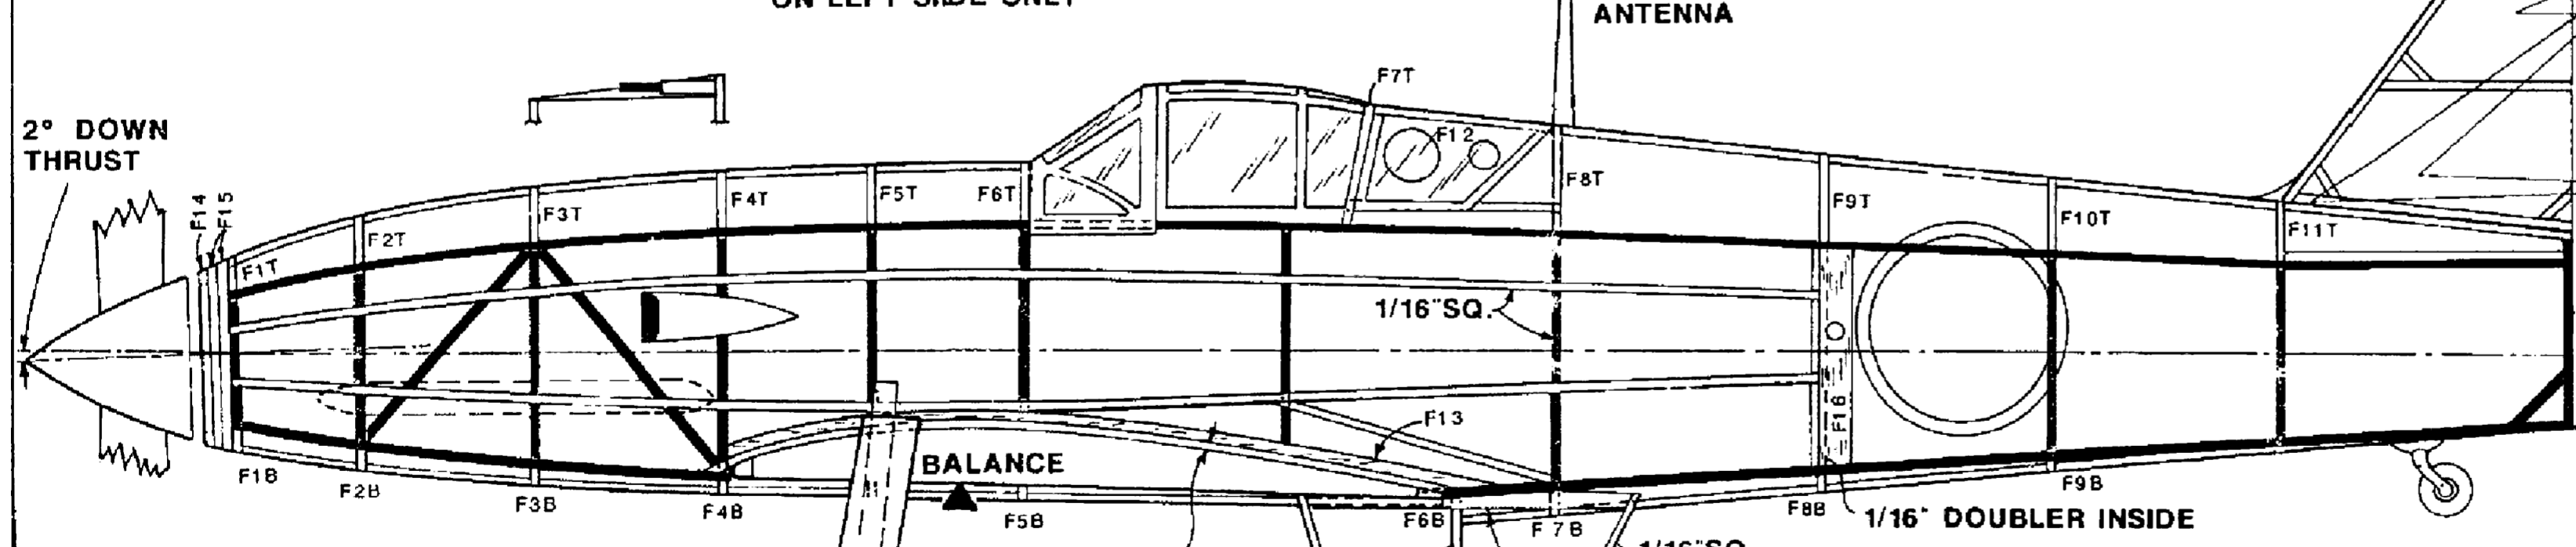

GOLDEN AGE REPS
KAWASAKI KI-61 HEIN

GOLDEN AGE REPRODUCTIONS
KAWASAKI KI-61 HEIN
 Designed by Allen Lawton 9/85 Dwg. 22