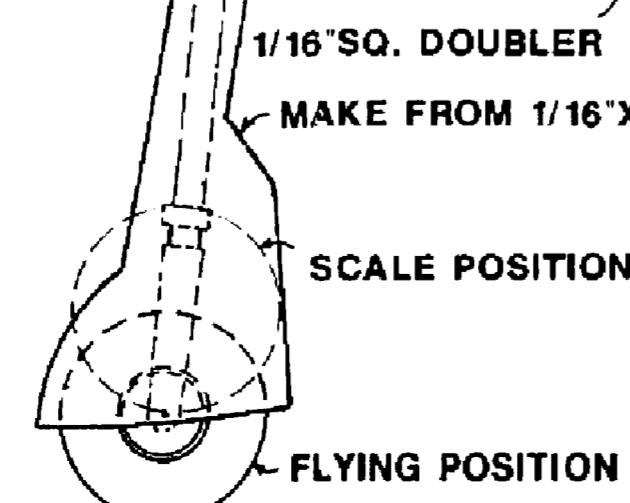

GOLDEN AGE REPS
KAWASAKI KI-61 HEIN

GOLDEN AGE REPRODUCTIONS
KAWASAKI KI-61 HEIN
 Designed by Allen Lawton 9/85 Dwg. 22