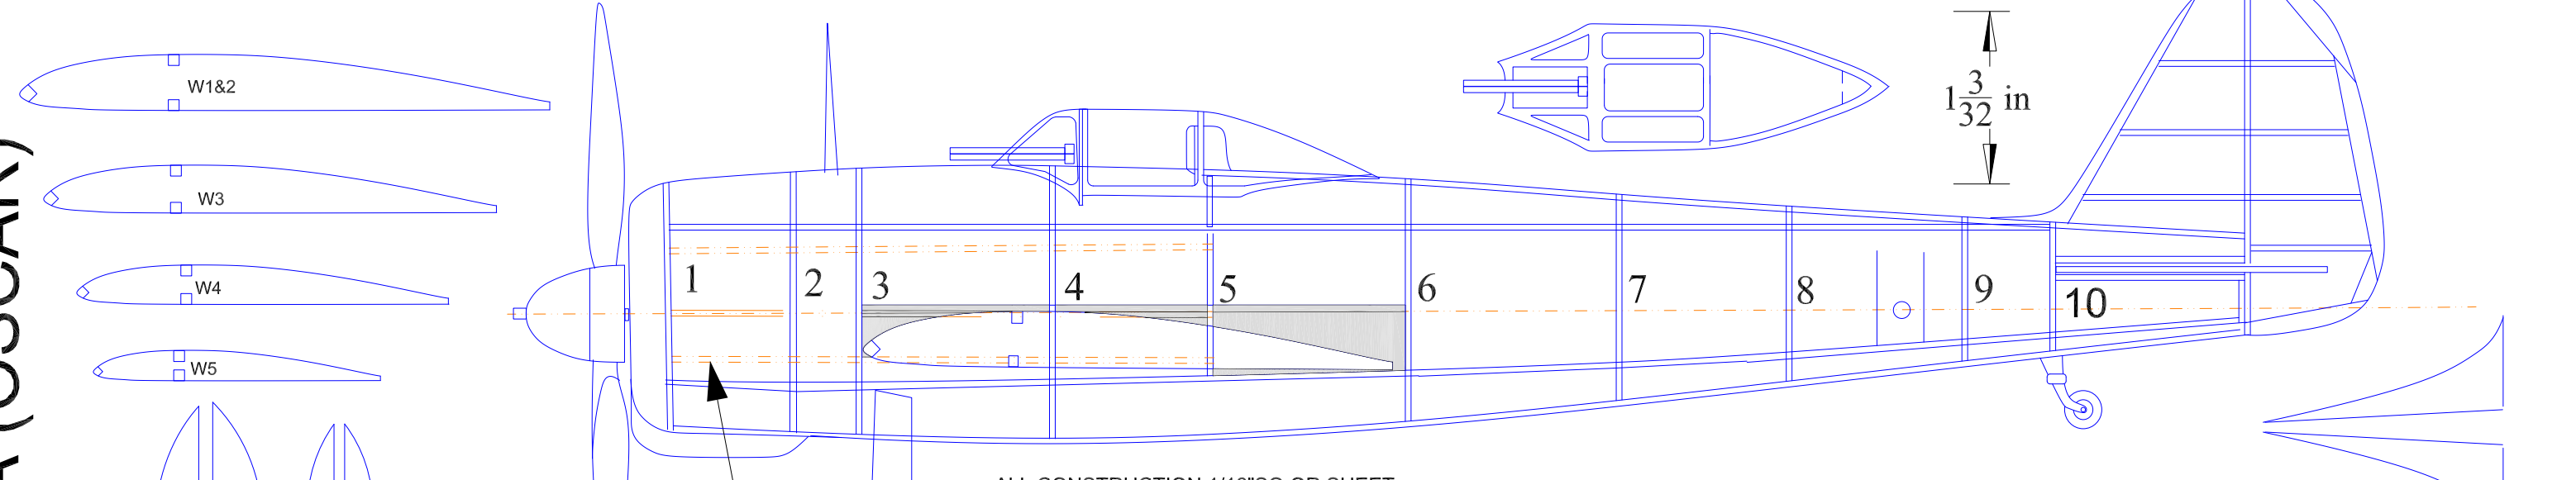

NAKAJIMA KI-43 HAYABUSA (OSCAR)

FORMER TOPS AND BOTTOMS GRAIN RUNS ALONG THE ARROW

ALL CONSTRUCTION 1/16" SQ OR SHEET

WING T.E. FAIRINGS