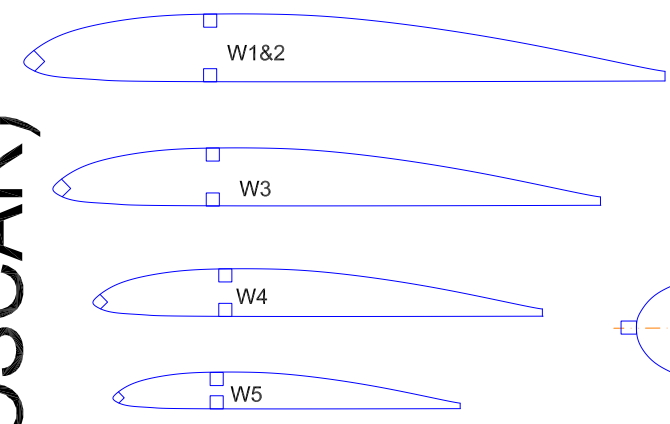

NAKAJIMA KI-43 HAYABUSA (OSCAR)

FORMER TOPS AND BOTTOMS GRAIN RUNS ALONG THE ARROW

ALL CONSTRUCTION 1/16" SQ OR SHEET

WING T.E. FAIRINGS