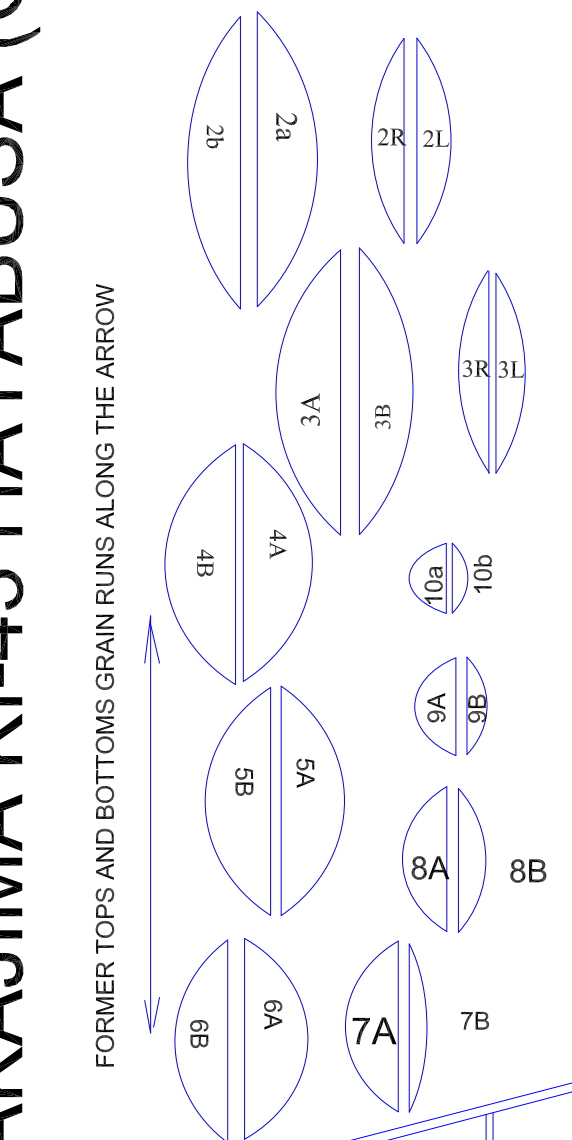

NAKAJIMA KI-43 HAYABUSA (OSCAR)

FORMER TOPS AND BOTTOMS GRAIN RUNS ALONG THE ARROW

ALL CONSTRUCTION 1/16" SQ OR SHEET

WING T.E. FAIRINGS