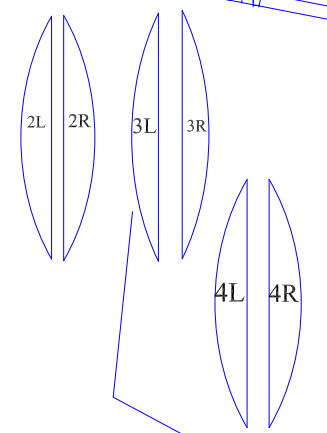

**NOT FOR RESALE**

COWL 1-4  
1/8" LAM CROSSGRAIN

*Nakajima Ki-84 "Frank"*

PSEUDO-DIME SCALE 16" SPAN DESIGNED AND DRAWN BY TOM AKERY 28 OCT 2015