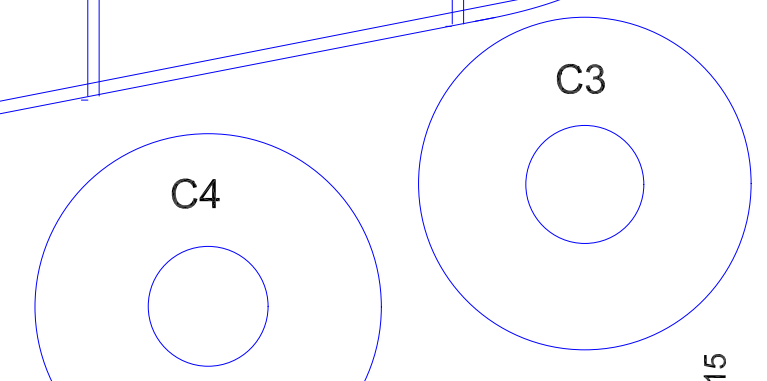

**NOT FOR RESALE**

COWL 1-4  
1/8" LAM CROSSGRAIN

*Nakajima Ki-84 "Frank"*

PSEUDO-DIME SCALE 16" SPAN DESIGNED AND DRAWN BY TOM AKERY 28 OCT 2015