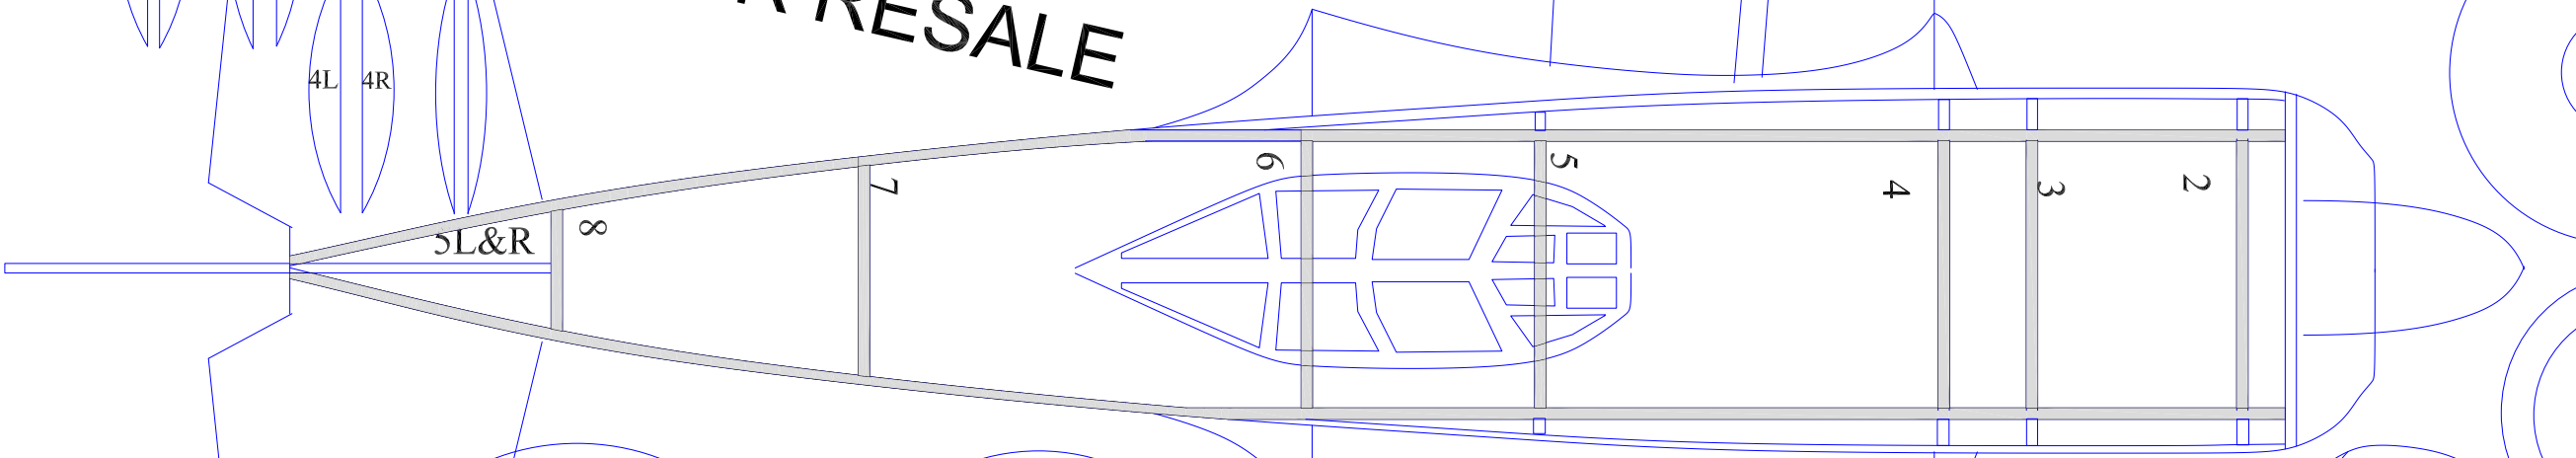

**NOT FOR RESALE**

COWL 1-4  
1/8" LAM CROSSGRAIN

*Nakajima Ki-84 "Frank"*

PSEUDO-DIME SCALE 16" SPAN DESIGNED AND DRAWN BY TOM AKERY 28 OCT 2015