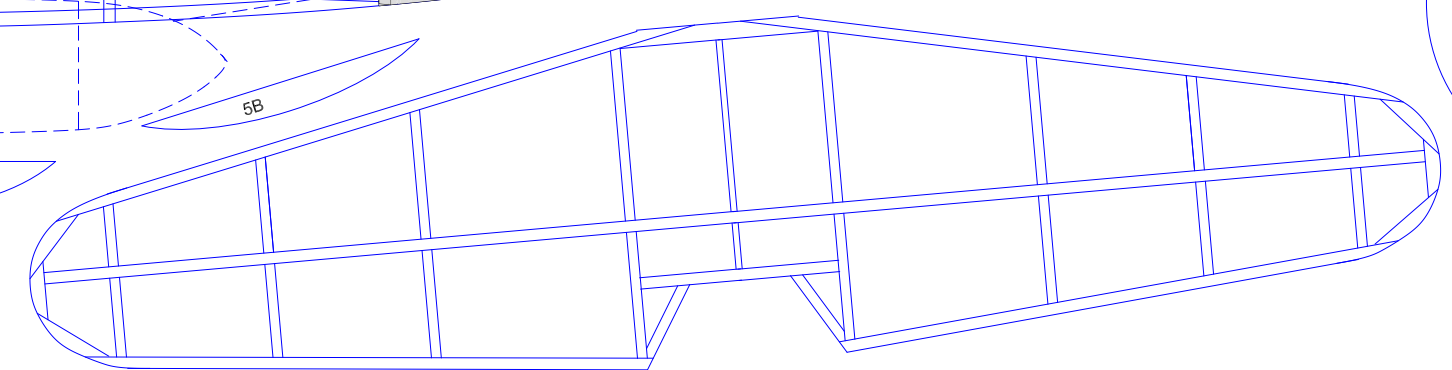

**NOT FOR RESALE**

COWL 1-4  
1/8" LAM CROSSGRAIN

*Nakajima Ki-84 "Frank"*

PSEUDO-DIME SCALE 16" SPAN DESIGNED AND DRAWN BY TOM AKERY 28 OCT 2015