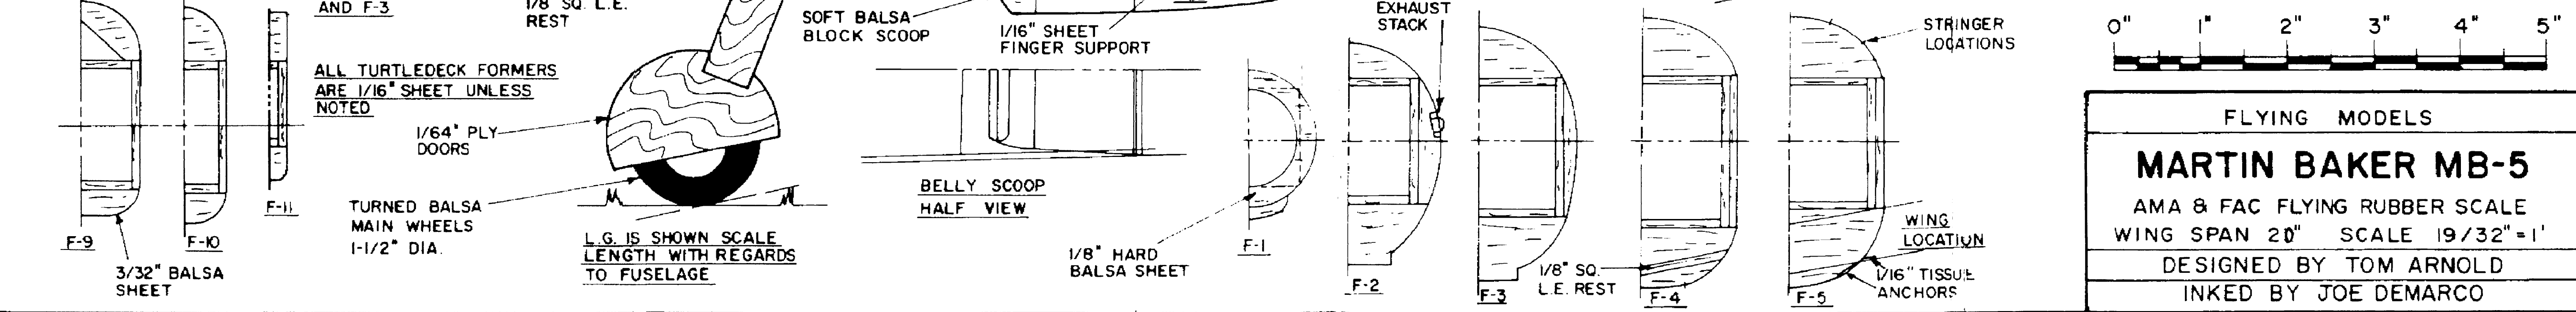

PROP - 8" TO 9" PLASTIC PECK POLYMER  
 MOTOR - 3 LOOPS 1/8" x 36" BRAIDED  
 COLOR SCHEME - DARK GREEN, DARK SEA GRAY  
 UPPER SURFACES & TRAINER YELLOW  
 UNDER - CIRCLE 'P' SPINNER & PROP ARE  
 MATT BLACK  
 YEL - YELLOW DSG - DARK SEA GRAY  
 DG - DARK GREEN

TOP SURFACE CAMOUFLAGE PATTERN  
 WRAPS AROUND THE LEADING EDGE

FLYING MODELS  
**MARTIN BAKER MB-5**  
 AMA & FAC FLYING RUBBER SCALE  
 WING SPAN 20" SCALE 19/32" = 1"  
 DESIGNED BY TOM ARNOLD  
 INKED BY JOE DEMARCO