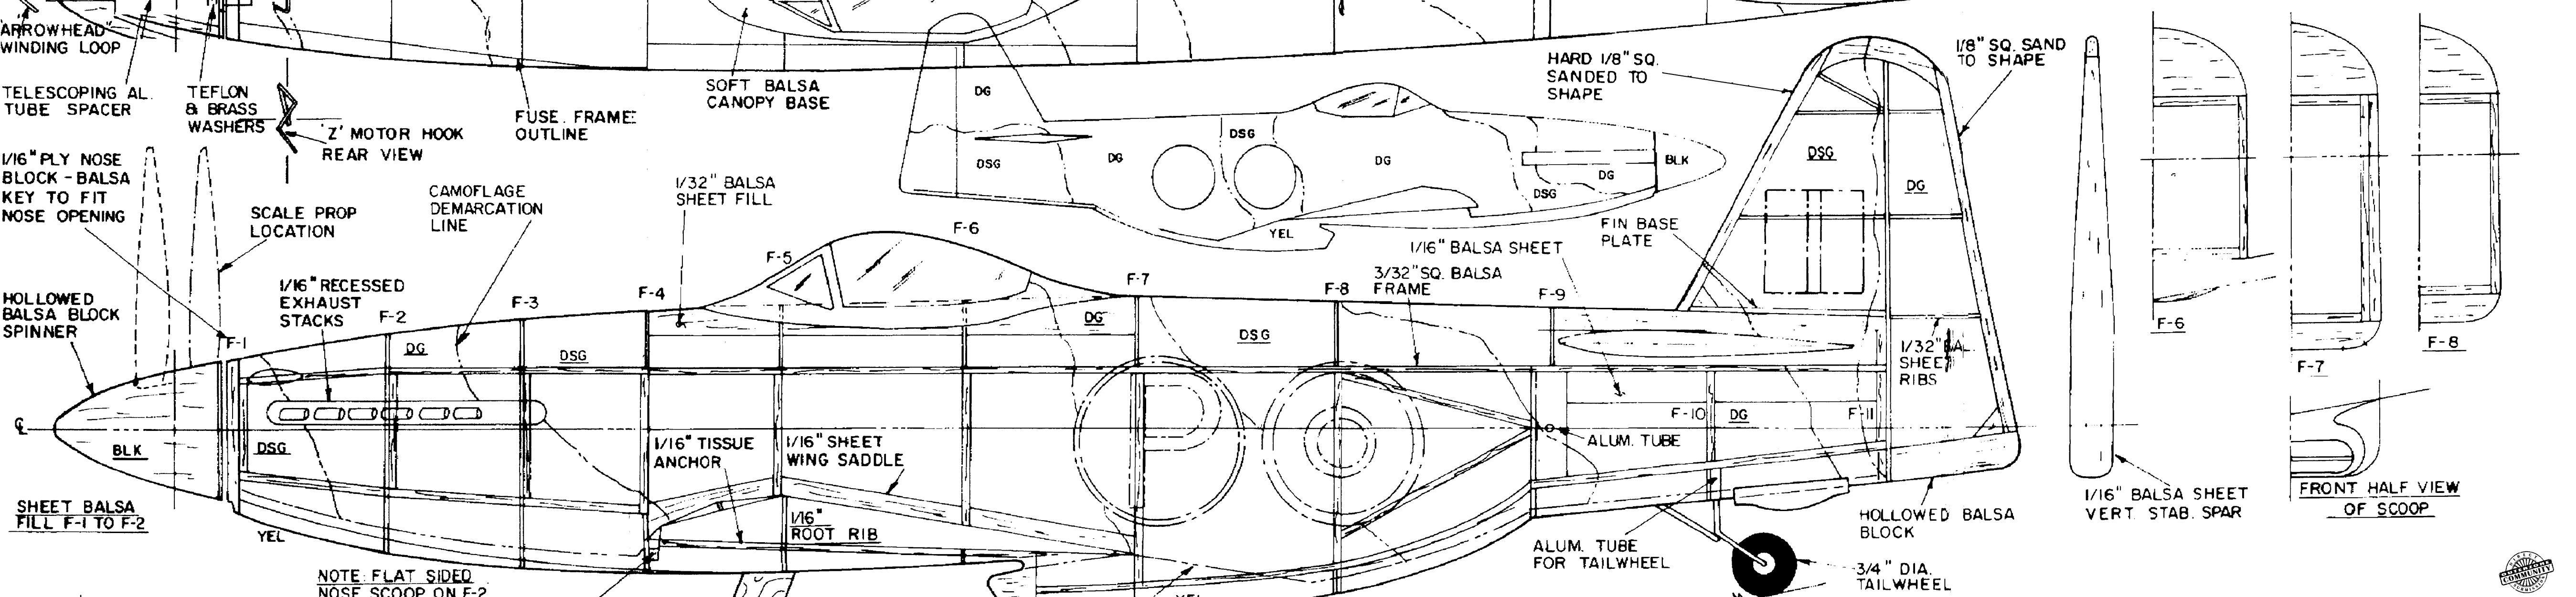

PROP - 8" TO 9" PLASTIC PECK POLYMER  
 MOTOR - 3 LOOPS 1/8" x 36" BRAIDED  
 COLOR SCHEME - DARK GREEN, DARK SEA GRAY  
 UPPER SURFACES & TRAINER YELLOW  
 UNDER - CIRCLE 'P' SPINNER & PROP ARE  
 MATT BLACK  
 YEL - YELLOW DSG - DARK SEA GRAY  
 DG - DARK GREEN

TOP SURFACE CAMOUFLAGE PATTERN  
 WRAPS AROUND THE LEADING EDGE

FLYING MODELS  
**MARTIN BAKER MB-5**  
 AMA & FAC FLYING RUBBER SCALE  
 WING SPAN 20" SCALE 19/32" = 1"  
 DESIGNED BY TOM ARNOLD  
 INKED BY JOE DEMARCO