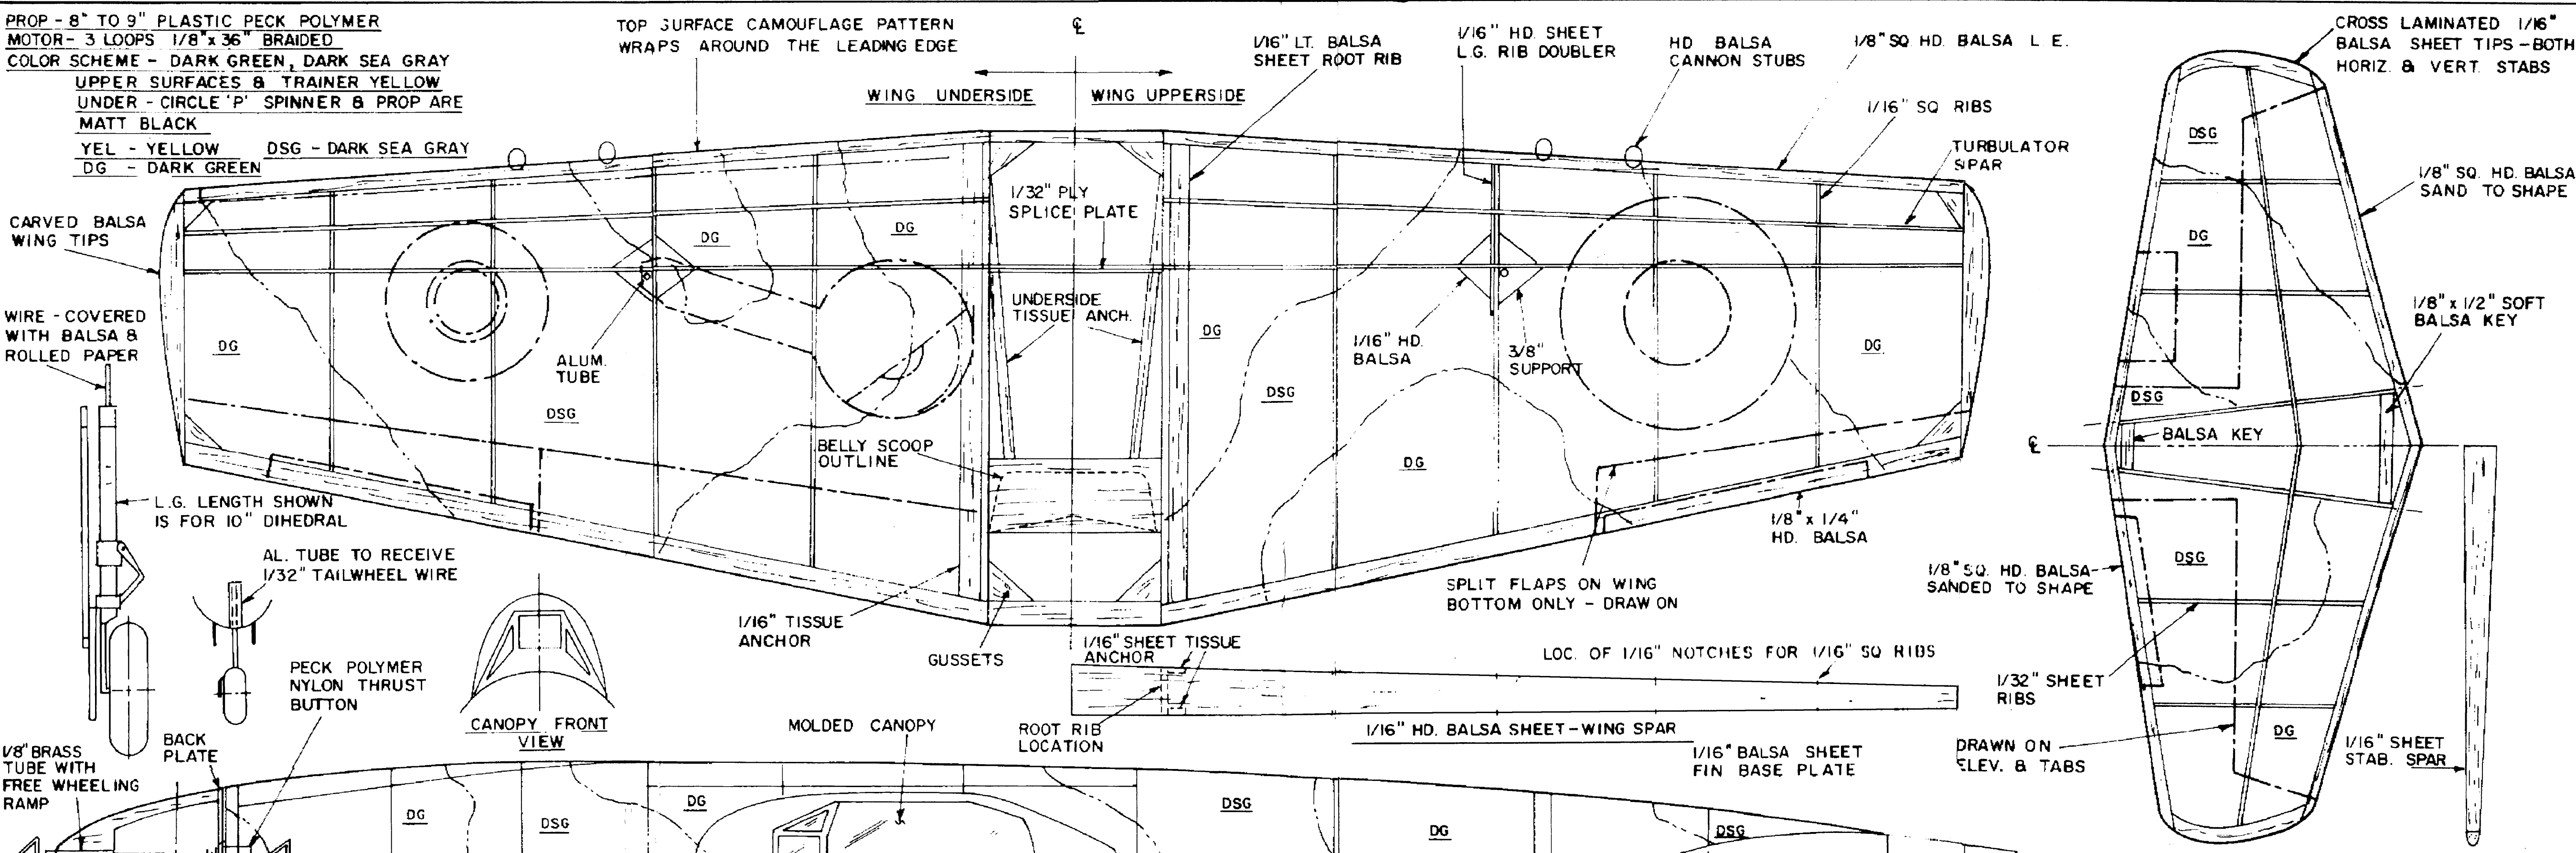

PROP - 8" TO 9" PLASTIC PECK POLYMER  
 MOTOR - 3 LOOPS 1/8" x 36" BRAIDED  
 COLOR SCHEME - DARK GREEN, DARK SEA GRAY  
 UPPER SURFACES & TRAINER YELLOW  
 UNDER - CIRCLE 'P' SPINNER & PROP ARE  
 MATT BLACK  
 YEL - YELLOW DSG - DARK SEA GRAY  
 DG - DARK GREEN

TOP SURFACE CAMOUFLAGE PATTERN  
 WRAPS AROUND THE LEADING EDGE

FLYING MODELS  
**MARTIN BAKER MB-5**  
 AMA & FAC FLYING RUBBER SCALE  
 WING SPAN 20" SCALE 19/32" = 1"  
 DESIGNED BY TOM ARNOLD  
 INKED BY JOE DEMARCO