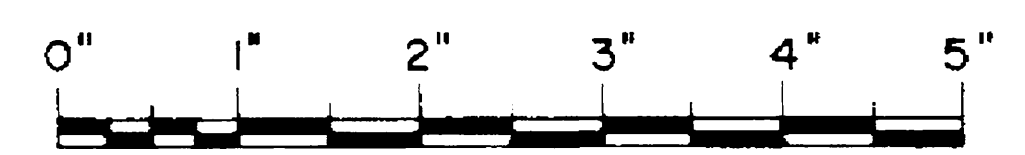

PROP - 8" TO 9" PLASTIC PECK POLYMER  
 MOTOR - 3 LOOPS 1/8" x 36" BRAIDED  
 COLOR SCHEME - DARK GREEN, DARK SEA GRAY  
 UPPER SURFACES & TRAINER YELLOW  
 UNDER - CIRCLE 'P' SPINNER & PROP ARE  
 MATT BLACK  
 YEL - YELLOW DSG - DARK SEA GRAY  
 DG - DARK GREEN

TOP SURFACE CAMOUFLAGE PATTERN  
 WRAPS AROUND THE LEADING EDGE

FLYING MODELS  
**MARTIN BAKER MB-5**  
 AMA & FAC FLYING RUBBER SCALE  
 WING SPAN 20" SCALE 19/32" = 1"  
 DESIGNED BY TOM ARNOLD  
 INKED BY JOE DEMARCO