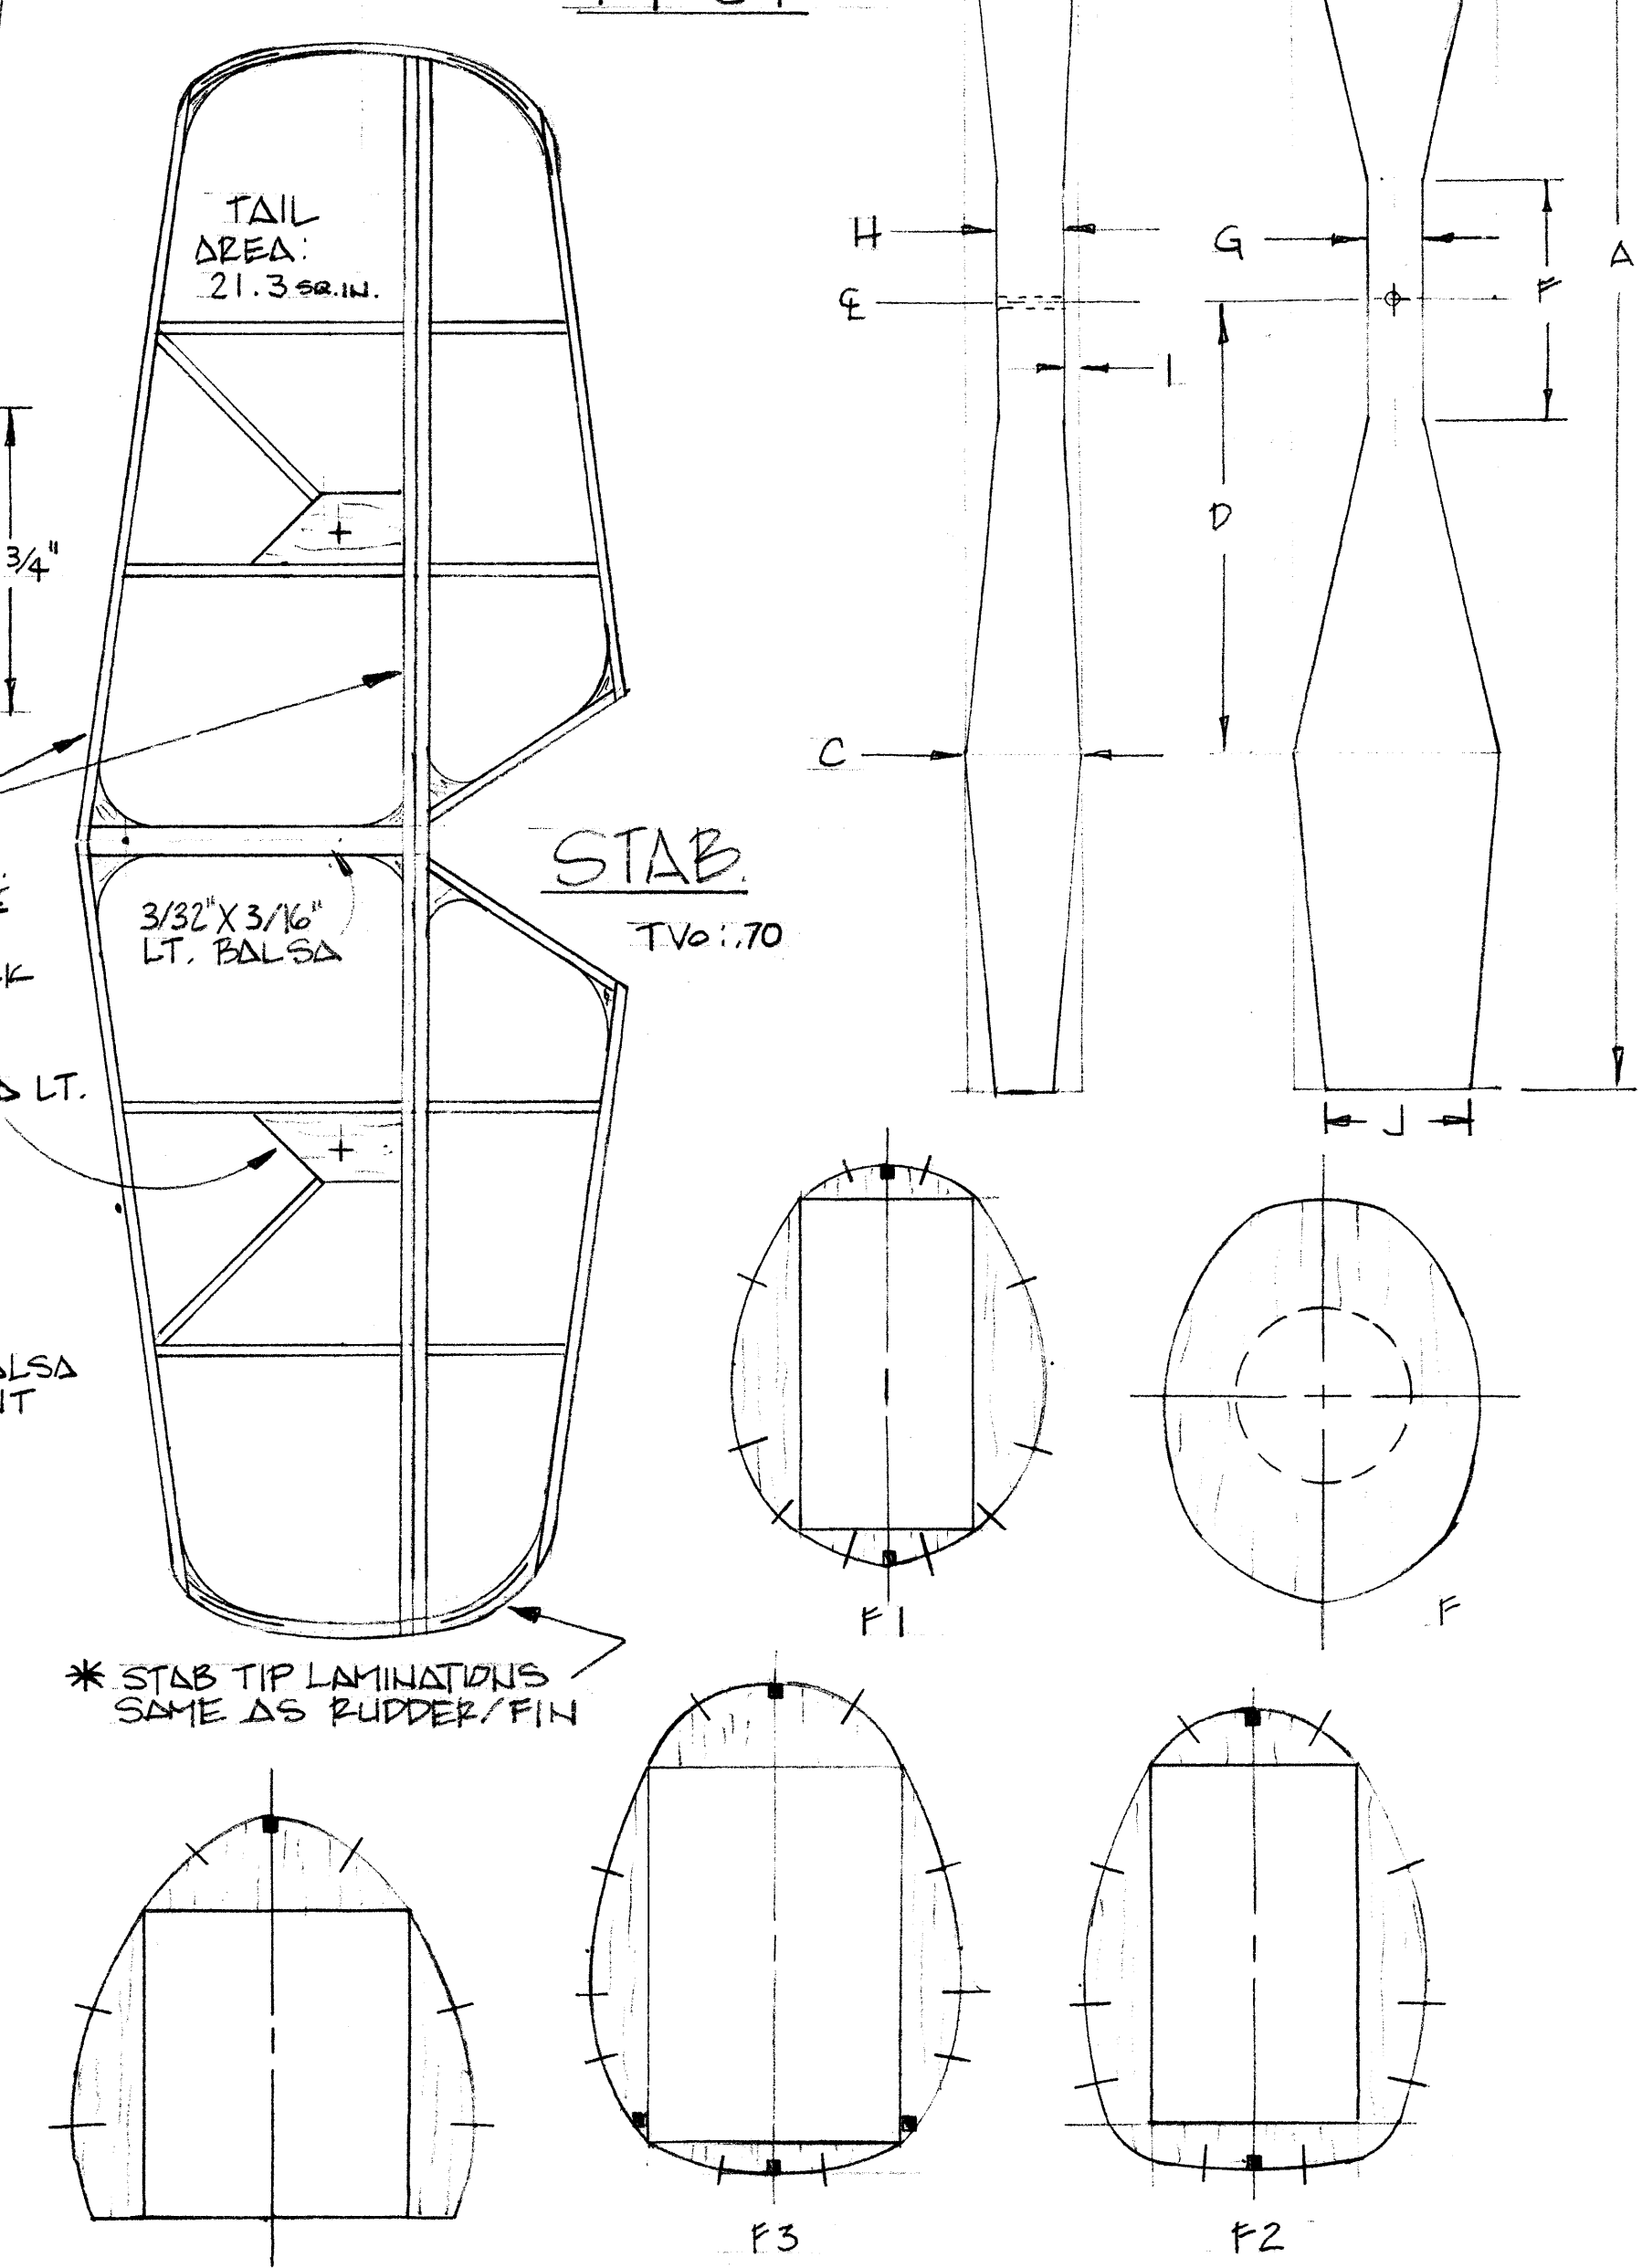

REF.	9X1.18	9X1.25
A	9	9
B	1.13	1.13
C	6.7	.8
D	2.7	2.7
E	.34	.39
F	1.38	1.38
G	.3	.3
H	.38	.38
I	.09	.09
J	.81	.81

MESSERSCHMITT
BF-109E FIGHTER
 SPAN: 24" DATE: 10/2/14
 DESIGN CHANGES BY: MH. ISERMANN
 MODIFIED GOLDEN AGE REPRODUCTIONS PLAN
 Iron Kreuz Model Plans TARGET LIGHT: