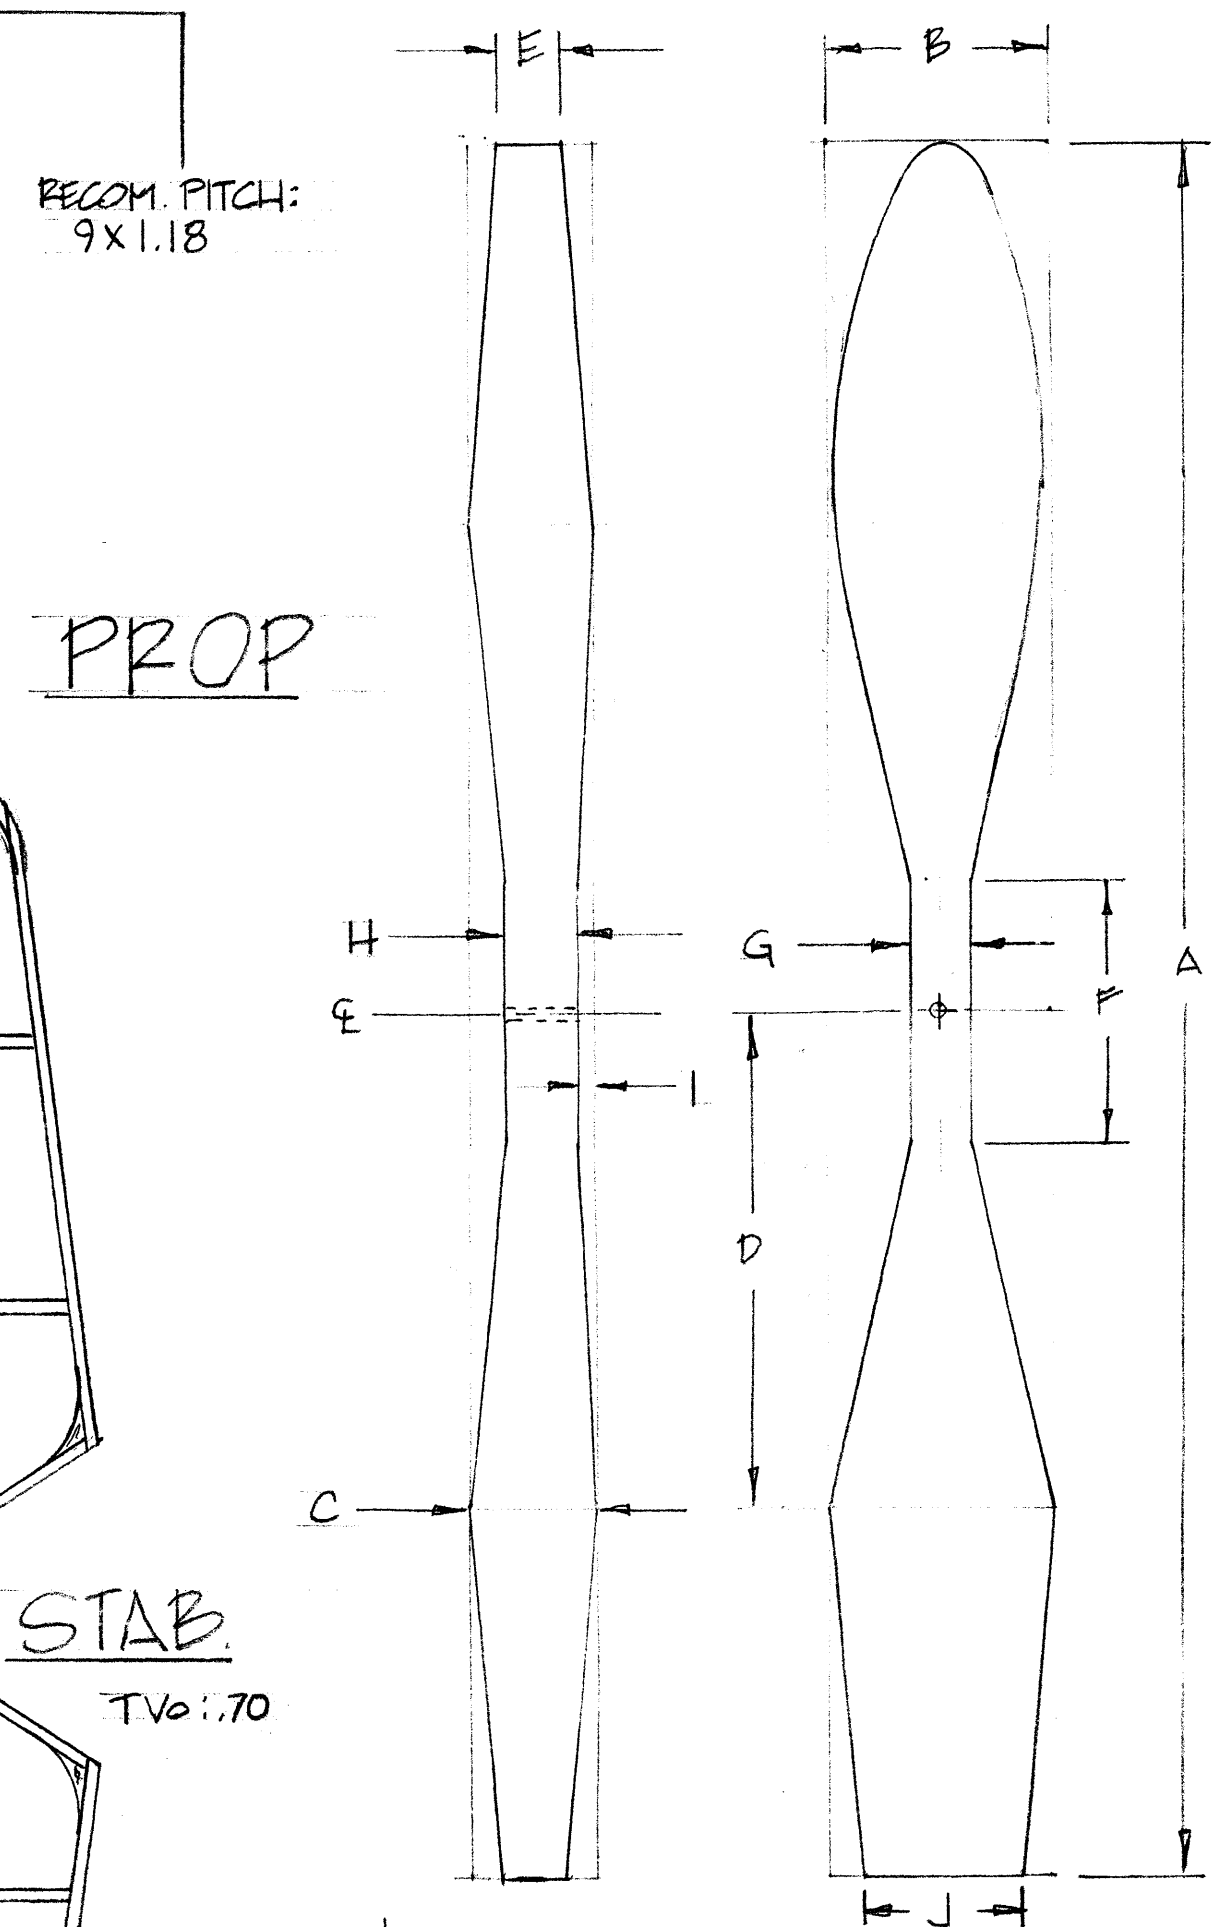

REF.	9X1.18	9X1.25
A	9	9
B	1.13	1.13
C	6.7	.8
D	2.7	2.7
E	.34	.39
F	1.38	1.38
G	.3	.3
H	.38	.38
I	.09	.09
J	.81	.81

MESSERSCHMITT
BF-109E FIGHTER
 SPAN: 24" DATE: 10/2/14
 DESIGN CHANGES BY: MH. ISERMANN
 MODIFIED GOLDEN AGE REPRODUCTIONS PLAN
 Iron Kreuz Model Plans TARGET LIGHT: