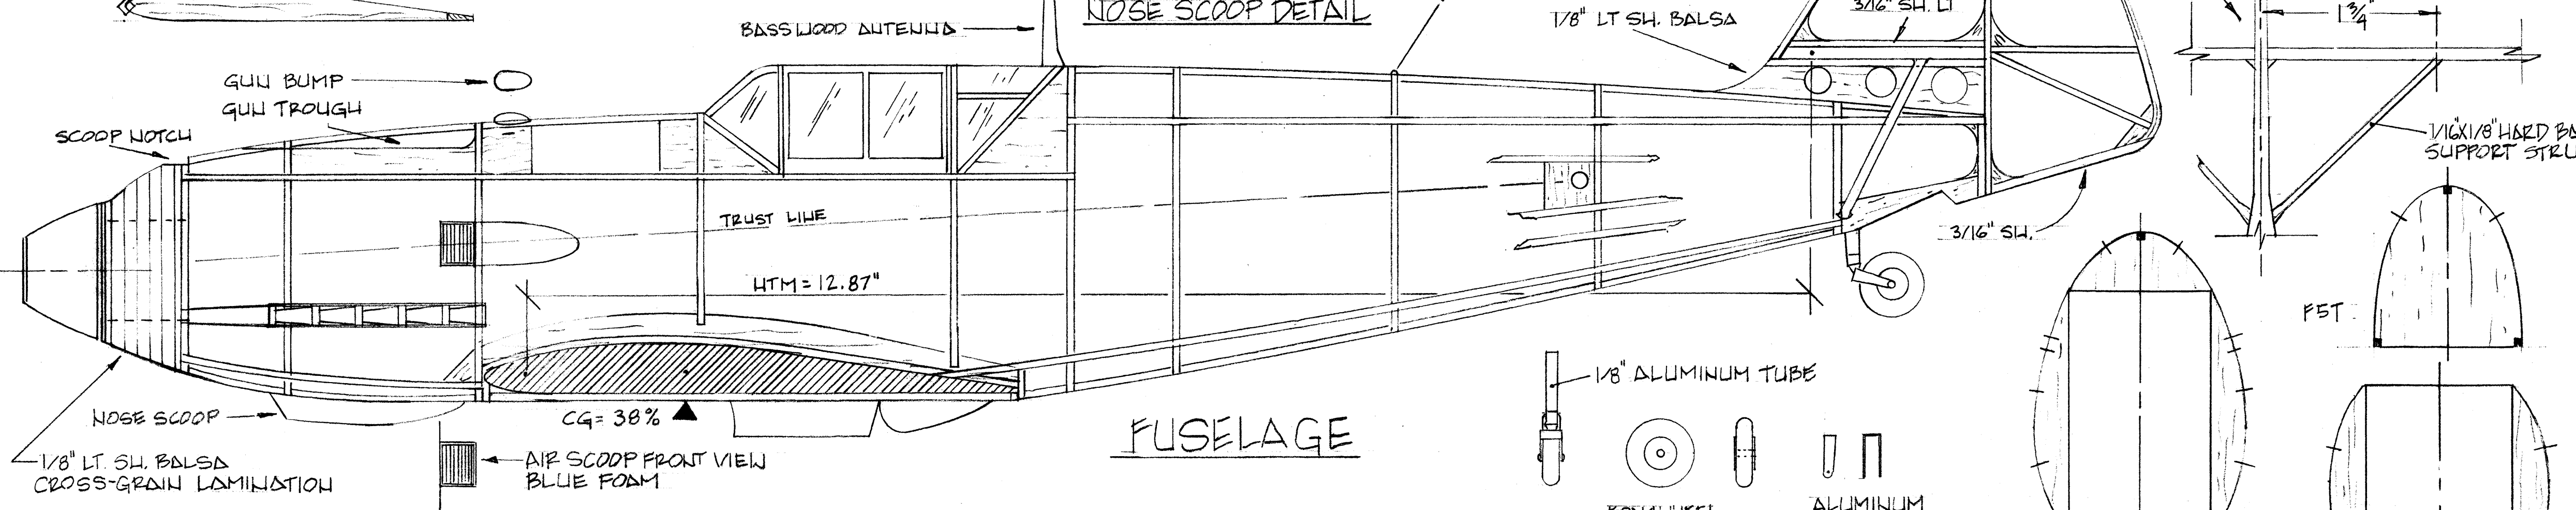

REF.	9X1.18	9X1.25
A	9	9
B	1.13	1.13
C	6.7	.8
D	2.7	2.7
E	.34	.39
F	1.38	1.38
G	.3	.3
H	.38	.38
I	.09	.09
J	.81	.81

MESSERSCHMITT
BF-109E FIGHTER
 SPAN: 24" DATE: 10/2/14
 DESIGN CHANGES BY: MH. ISERMANN
 MODIFIED GOLDEN AGE REPRODUCTIONS PLAN
 Iron Kreuz Model Plans TARGET LIGHT: