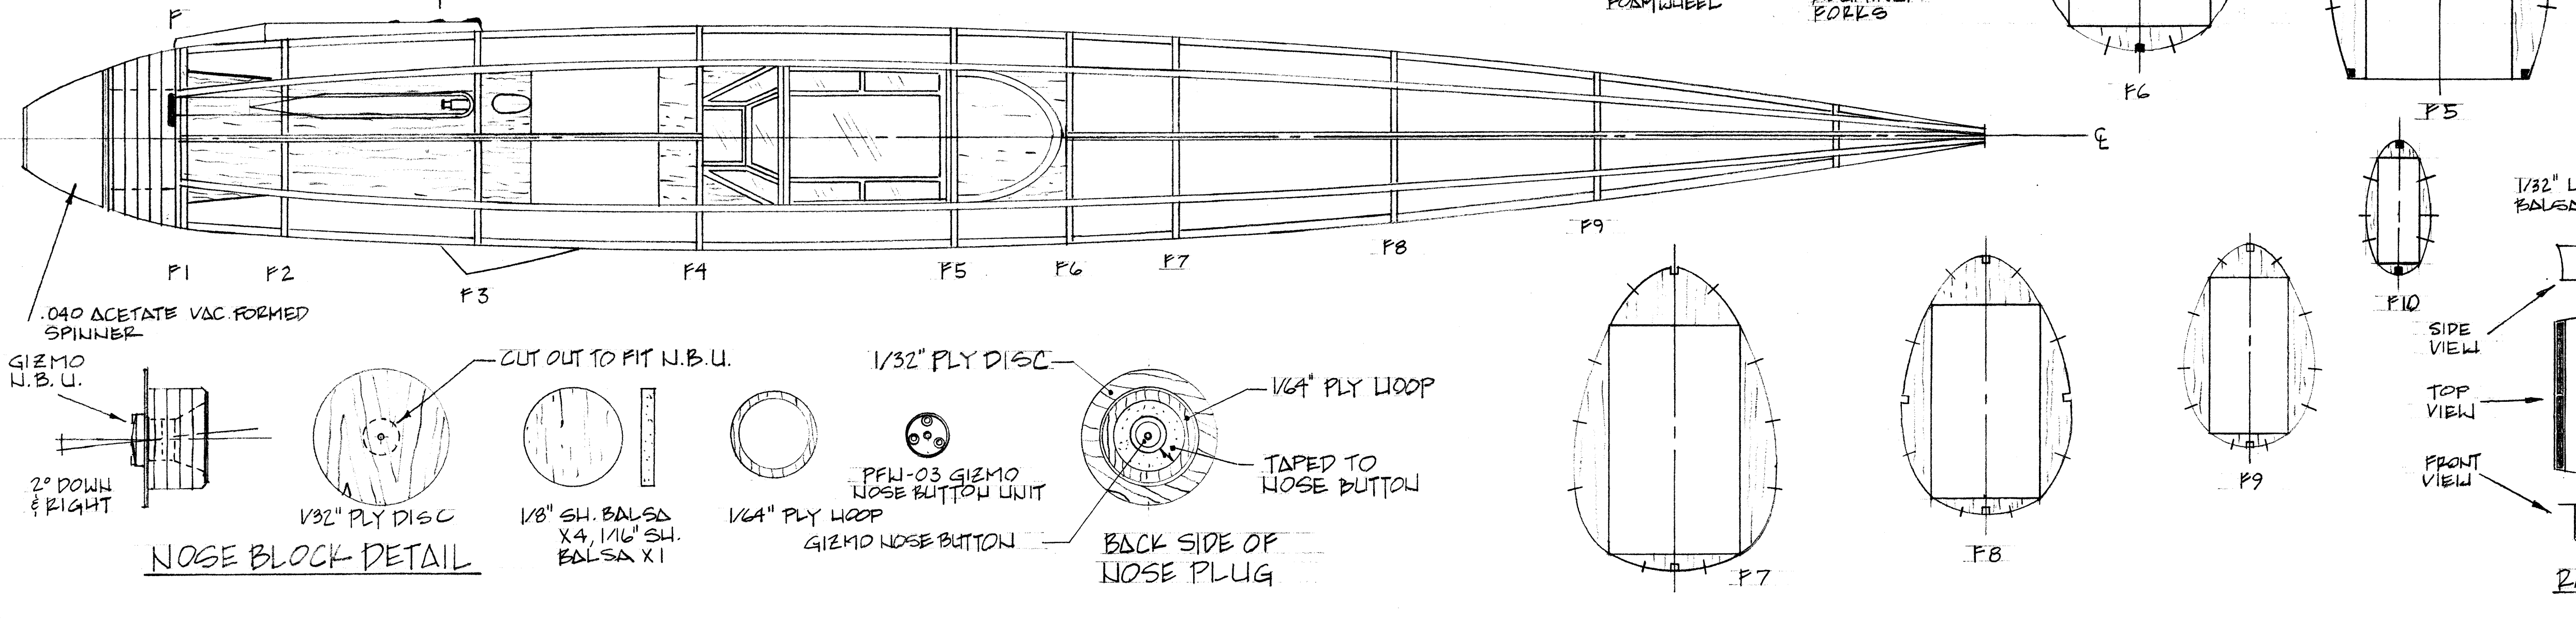

REF.	9X1.18	9X1.25
A	9	9
B	1.13	1.13
C	6.7	.8
D	2.7	2.7
E	.34	.39
F	1.38	1.38
G	.3	.3
H	.38	.38
I	.09	.09
J	.81	.81

MESSERSCHMITT
BF-109E FIGHTER
 SPAN: 24" DATE: 10/2/14
 DESIGN CHANGES BY: MH. ISERMANN
 MODIFIED GOLDEN AGE REPRODUCTIONS PLAN
 Iron Kreuz Model Plans TARGET LIGHT: