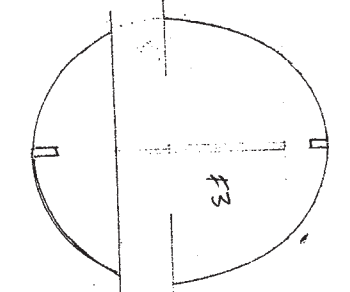

NOTE —
 original model was 26" wingspan —
 enlarge or reduce to size required
 and choose wood sizes to suit.

JOHN POLETTI'S
 MITSUBISHI KI-51
 ARMY TYPE 99

"SOWH"

FLYING ACES DOWNUNDER
 Squadron 65

A Mitsubishi Ki-51 abandoned on Okinawa. (US Navy Department.)

1/32 x 1/4
1/8 at tip