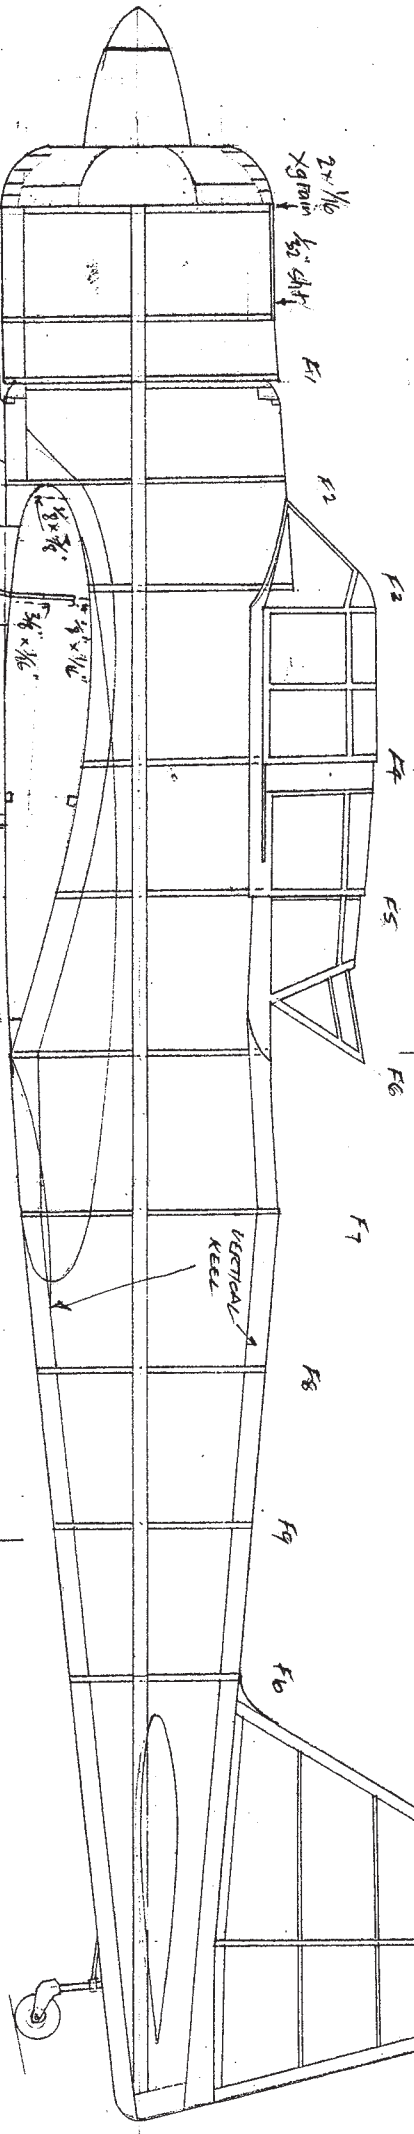

NOTE —
 original model was 26" wingspan —
 enlarge or reduce to size required
 and choose wood sizes to suit.

JOHN POLETTI'S
 MITSUBISHI KI-51
 ARMY TYPE 99

"SOWH"

FLYING ACES DOWNUNDER
 Squadron 65

A Mitsubishi Ki-51 abandoned on Okinawa. (US Navy Department.)

1/32 x 1/4
1/8 at tip