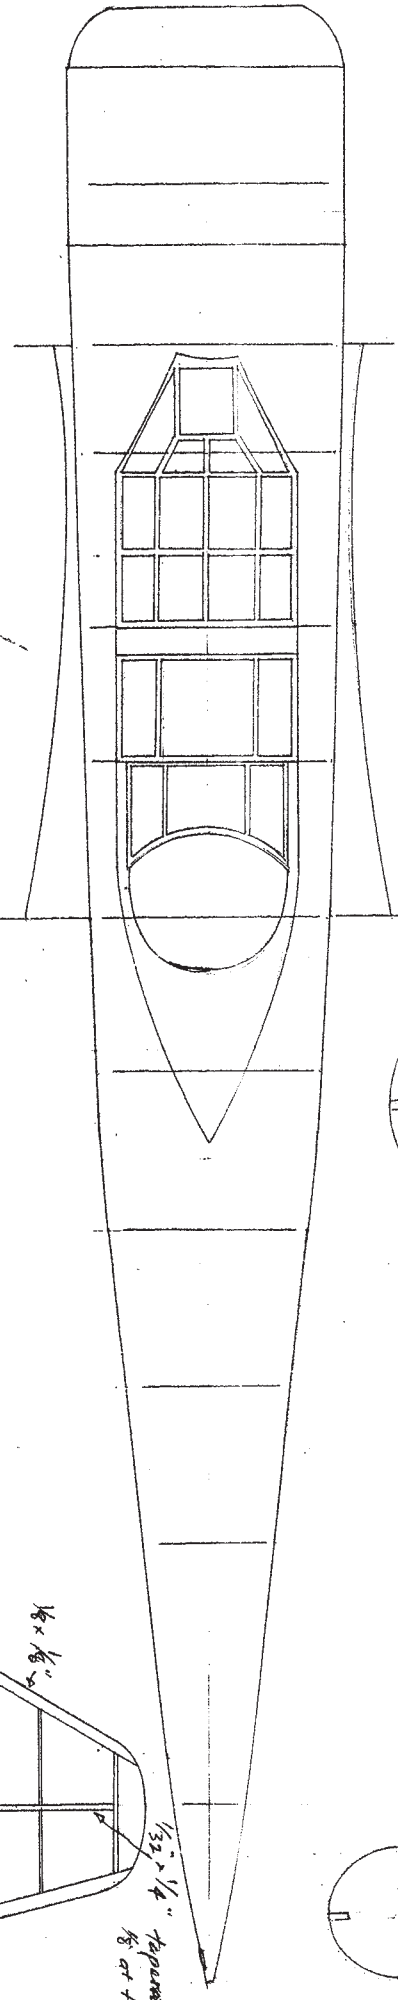

NOTE —
 original model was 26" wingspan —
 enlarge or reduce to size required
 and choose wood sizes to suit.

JOHN POLETTI'S
 MITSUBISHI KI-51
 ARMY TYPE 99

"SOWH"

FLYING ACES DOWNUNDER
 Squadron 65

A Mitsubishi Ki-51 abandoned on Okinawa. (US Navy Department.)

1/32 x 1/4
1/8 at tip