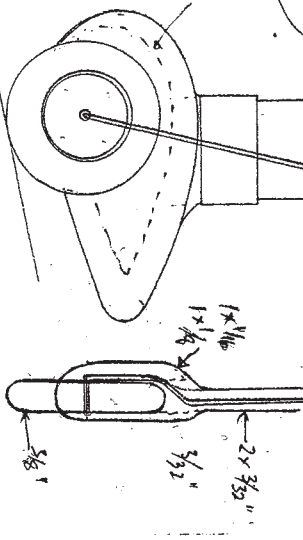

NOTE —
 original model was 26" wingspan —
 enlarge or reduce to size required
 and choose wood sizes to suit.

JOHN POLETTI'S
 MITSUBISHI KI-51
 ARMY TYPE 99

"SOWH"

FLYING ACES DOWNUNDER
 Squadron 65

A Mitsubishi Ki-51 abandoned on Okinawa. (US Navy Department.)

1/32 x 1/4
1/8 at tip