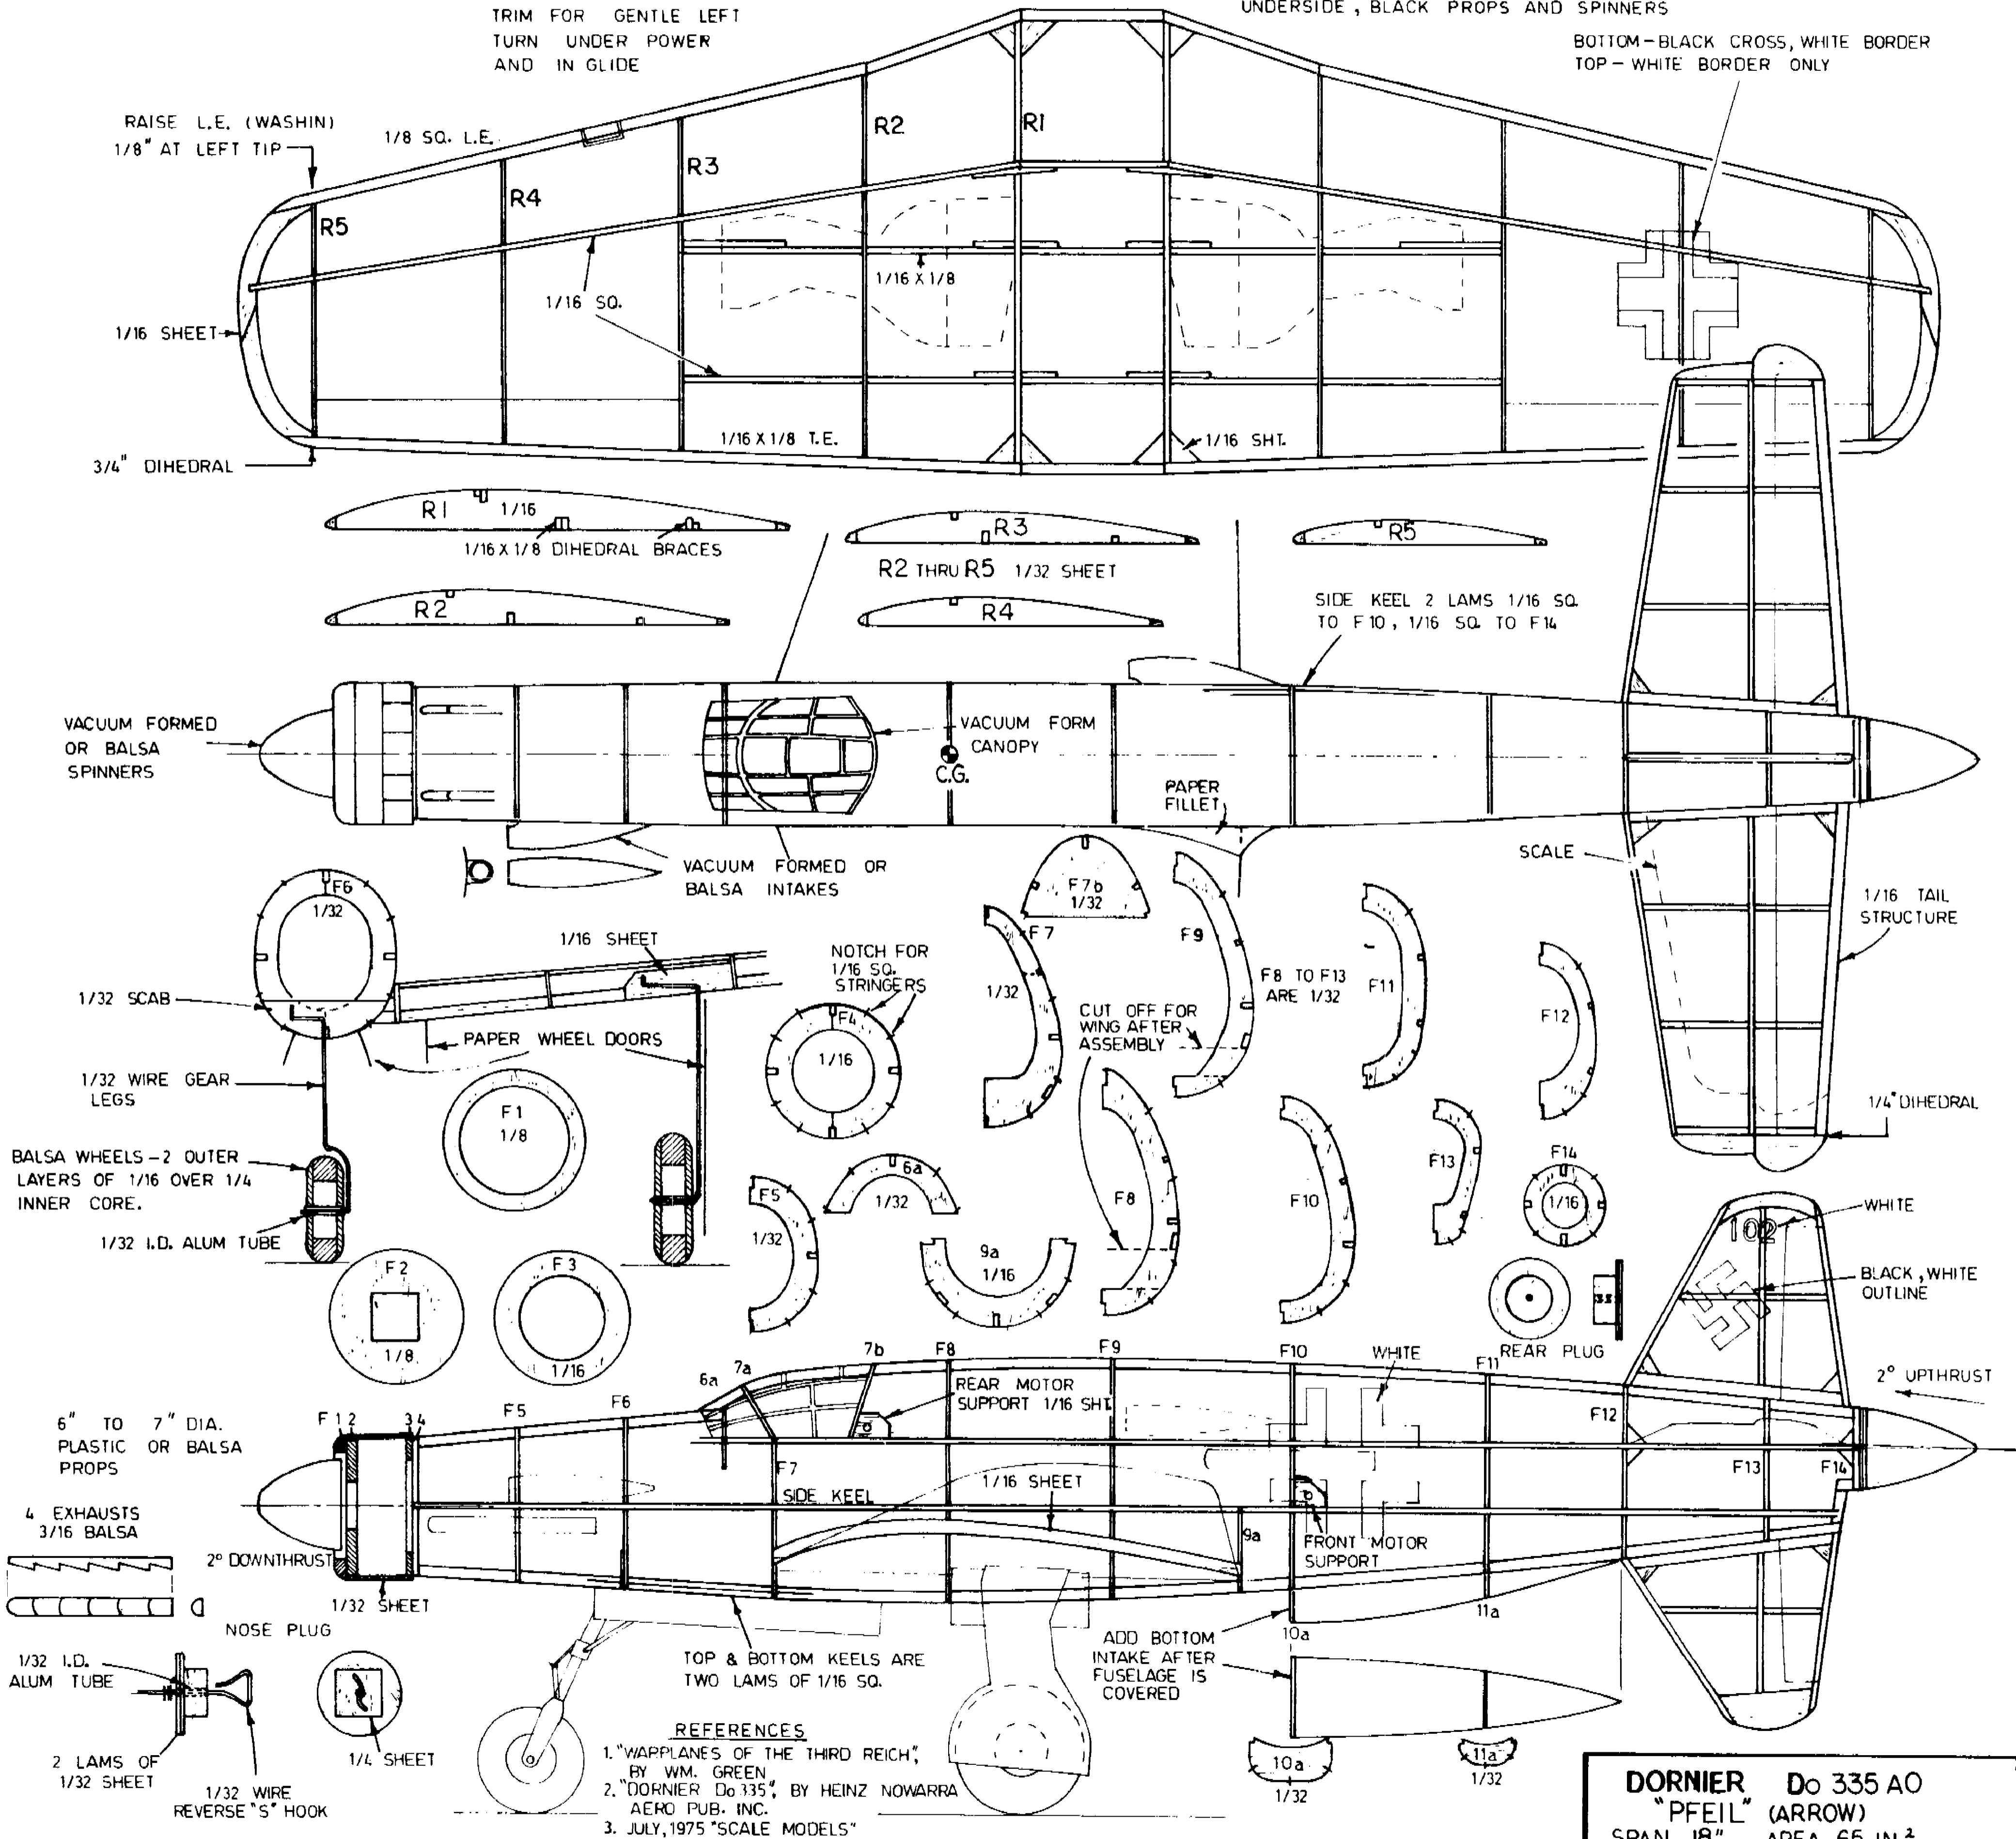

COLOR - DARK AND LIGHT GREEN SPLINTER
 PATTERN ON UPPER SURFACES, LIGHT BLUE
 UNDERSIDE, BLACK PROPS AND SPINNERS

TRIM FOR GENTLE LEFT
 TURN UNDER POWER
 AND IN GLIDE

BOTTOM - BLACK CROSS, WHITE BORDER
 TOP - WHITE BORDER ONLY

DORNIER Do 335 A0
 "PFEIL" (ARROW)
 SPAN 18" AREA 65 IN.²
 DESIGNED & DRAWN BY DON SRULL