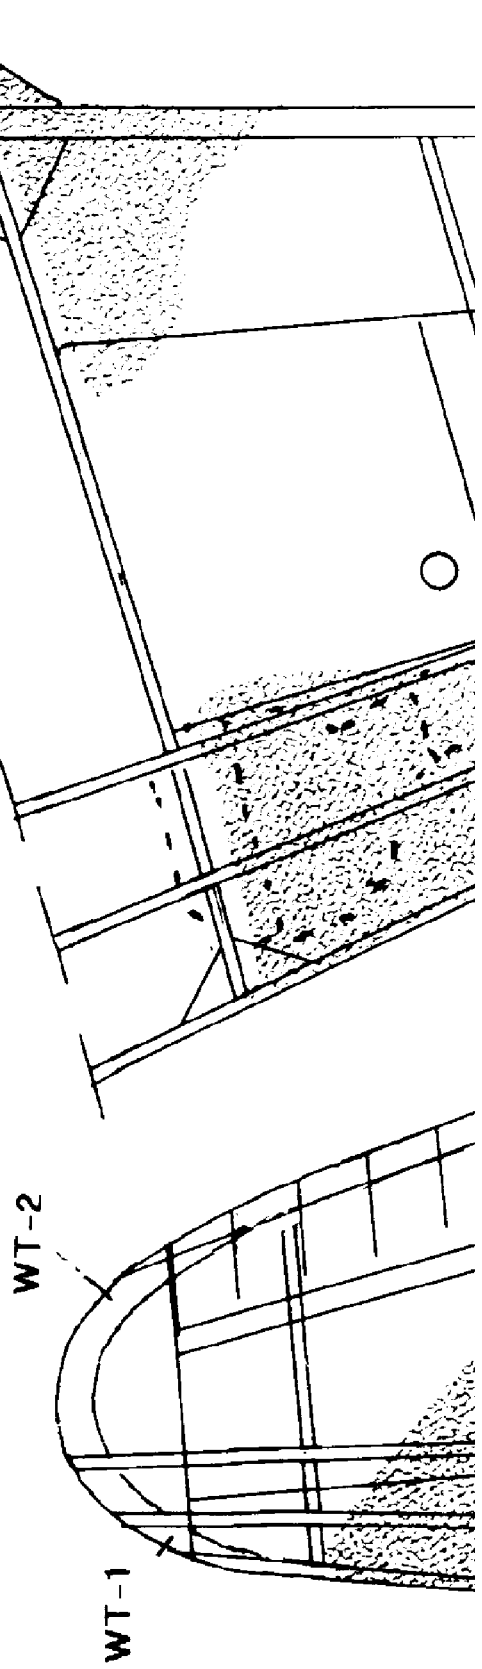

3 2bA8

212

B-1

2-3

2-4

K-5

LOC.

R-1

F-7

F-8

F-9

R-2

R-3

FS-2

**SCALE RUBBER POWERED
YAKOVLEV YAK-1**

Designed
& drawn by DENNIS O. NORM

COLOR SCHEME:
DARK GREEN/BLACK UPPER
LIGHT BLUE UNDER

Designed
& drawn by DENNIS O. NORMAN

SCALE RUBBER POWERED
YAKOVLEV YAK-1

Designed
& drawn by DENNIS O. NORMAN