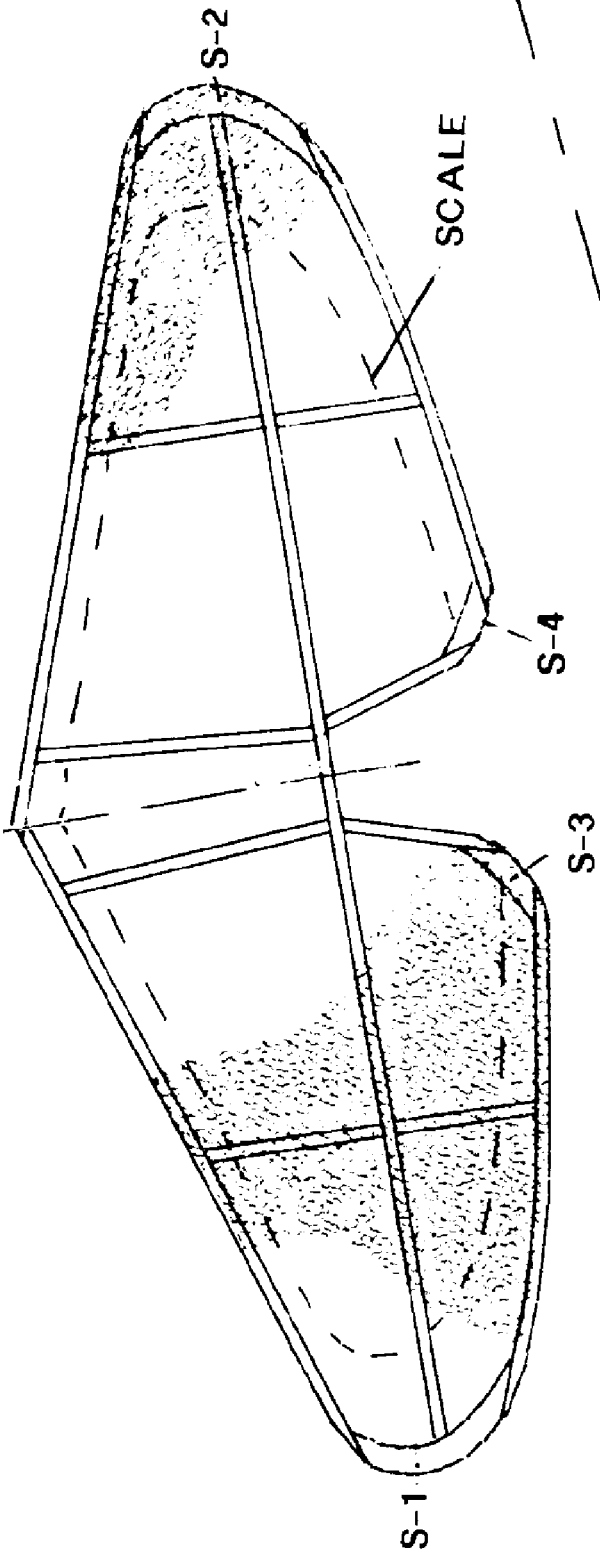

3 2bA8

212

B-1

2-3

2-4

K-5

LOC.

R-1

F-7

F-8

F-9

R-2

R-3

FS-2

**SCALE RUBBER POWERED
YAKOVLEV YAK-1**

Designed
& drawn by DENNIS O. NORM

COLOR SCHEME:
DARK GREEN/BLACK UPPER
LIGHT BLUE UNDER

Designed
& drawn by DENNIS O. NORMAN

SCALE RUBBER POWERED
YAKOVLEV YAK-1

Designed
& drawn by DENNIS O. NORMAN