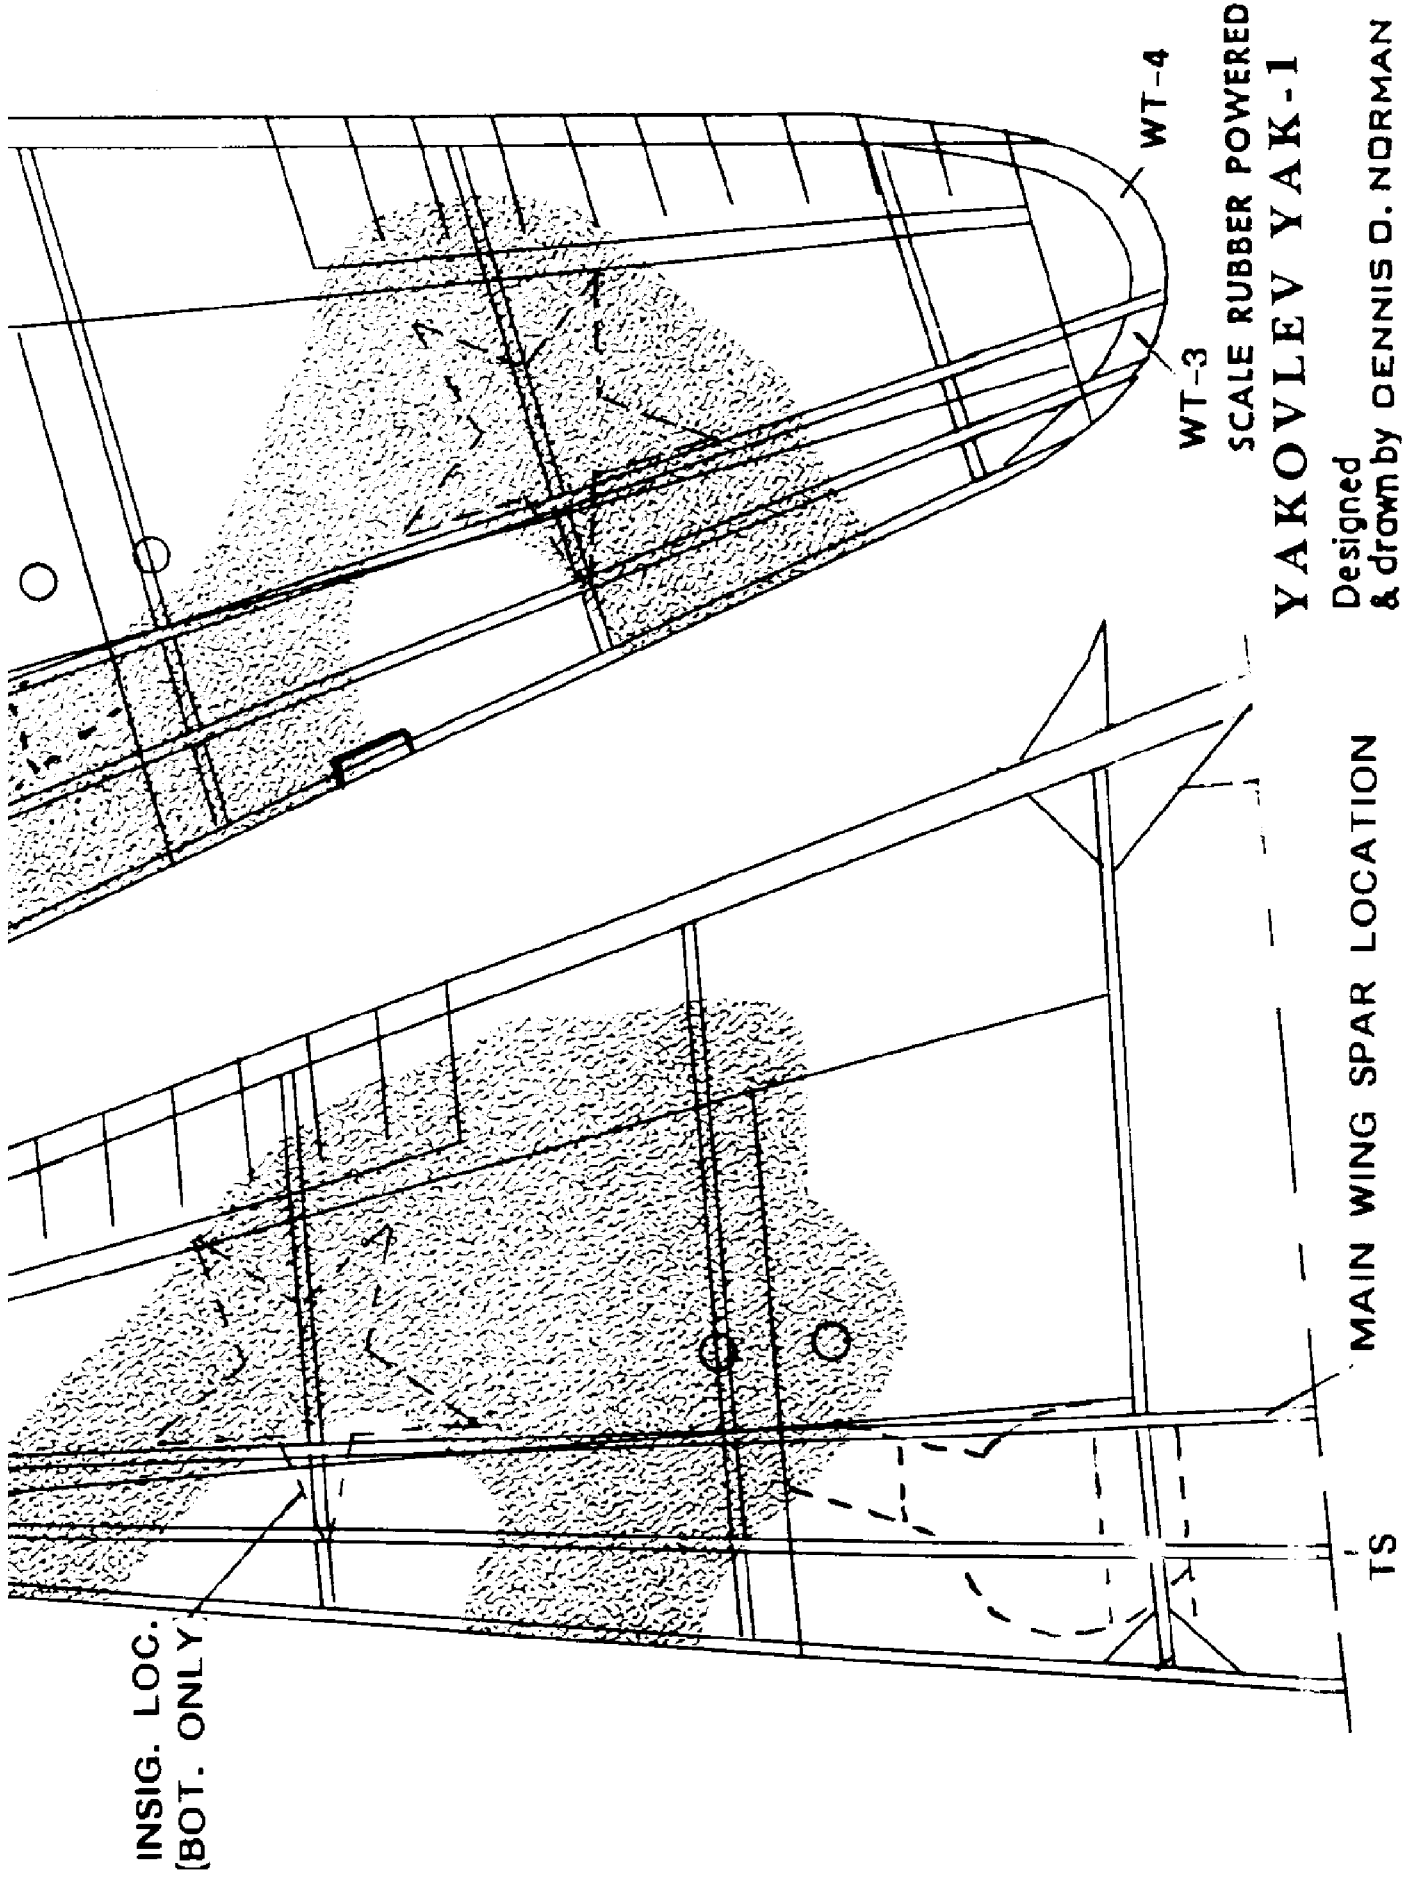

F-7

F-8

F-9

R-2

R-3

FS-2

**SCALE RUBBER POWERED
YAKOVLEV YAK-1**

Designed
& drawn by DENNIS O. NORM

COLOR SCHEME:
DARK GREEN/BLACK UPPER
LIGHT BLUE UNDER

Designed
& drawn by DENNIS O. NORMAN

SCALE RUBBER POWERED
YAKOVLEV YAK-1

Designed
& drawn by DENNIS O. NORMAN